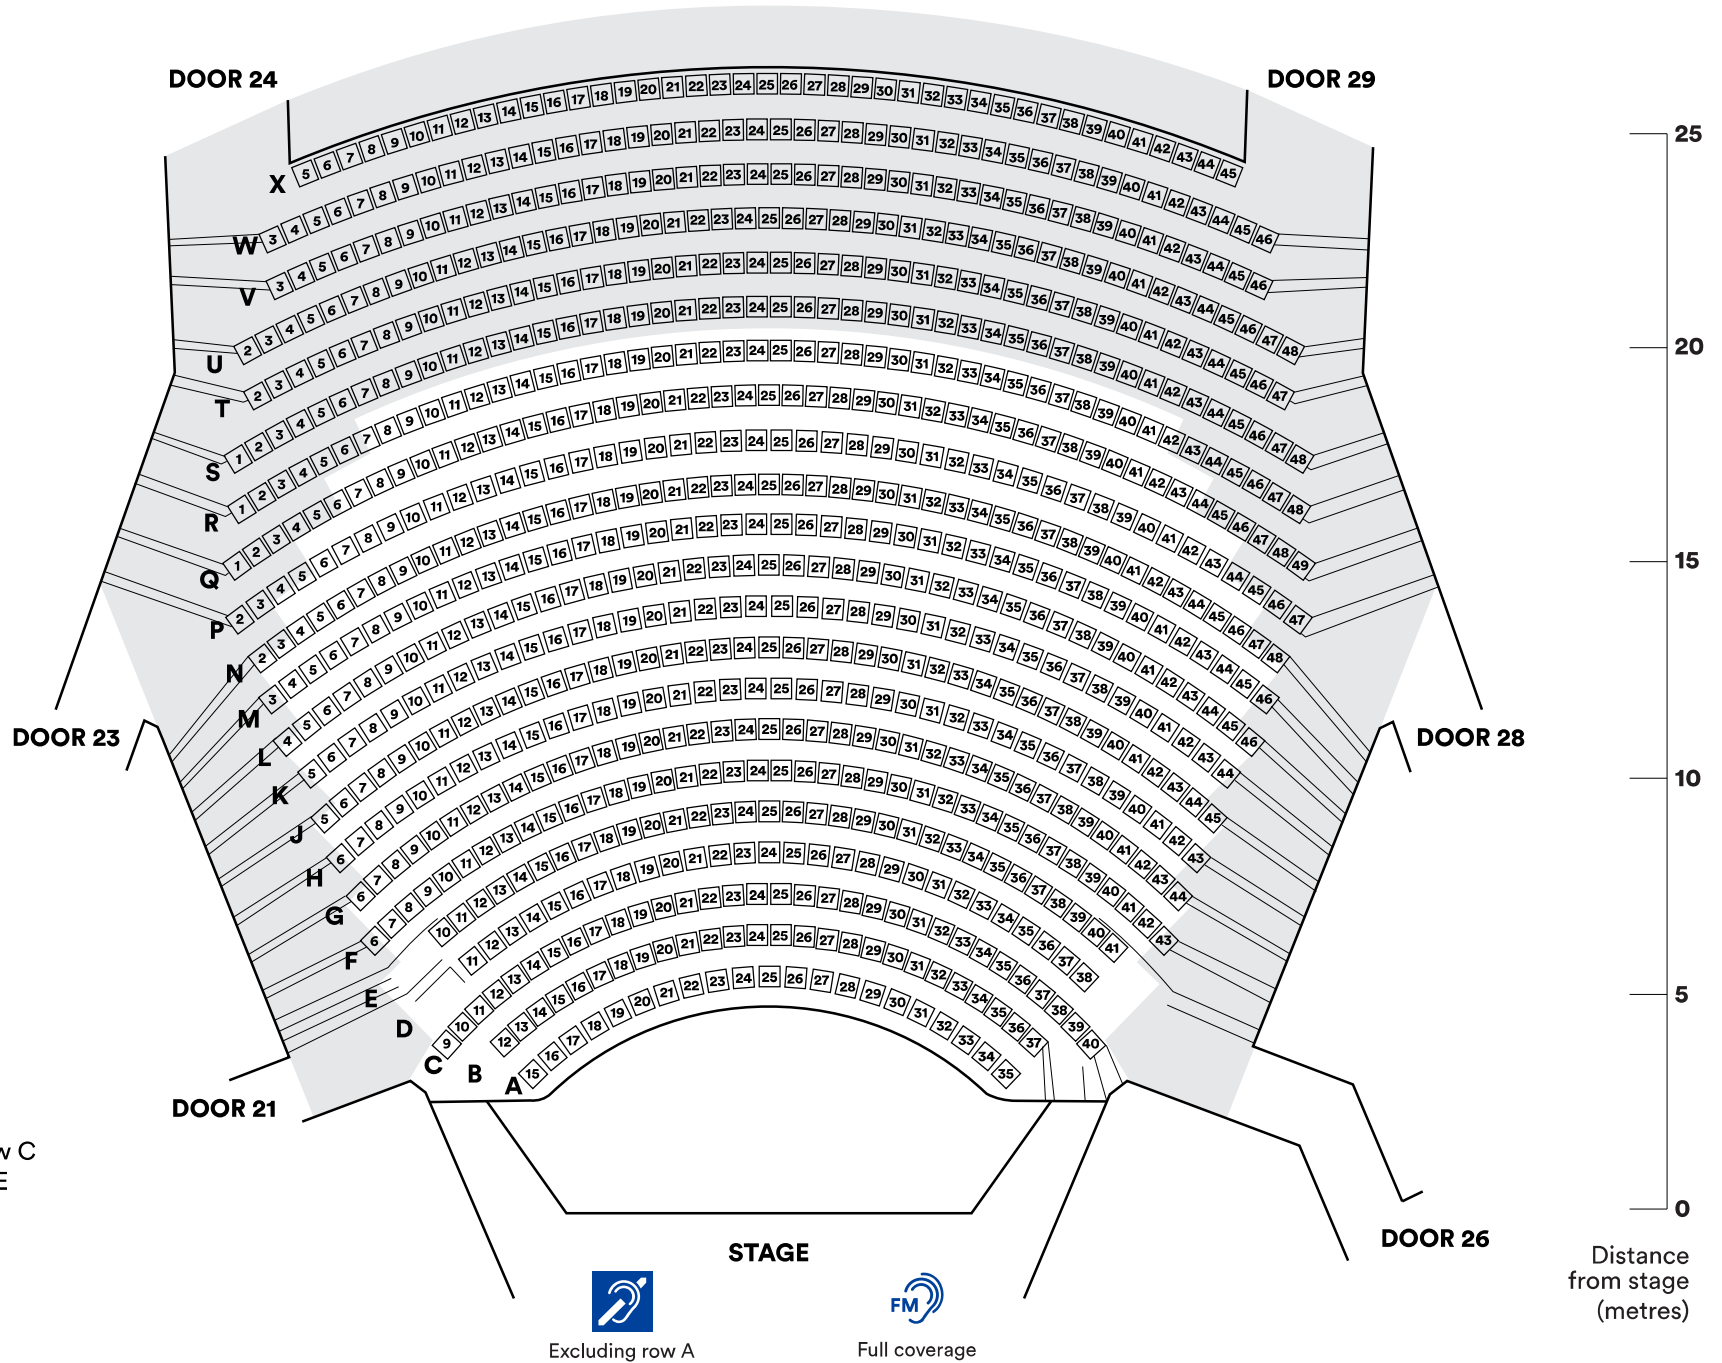

Joan Sutherland Theatre

The Stalls Seating plan

Joan Sutherland Theatre
Dress Circle
Seating plan

Joan Sutherland Theatre

Box Seating plan

**Joan
Sutherland
Theatre**
Loge
Seating plan