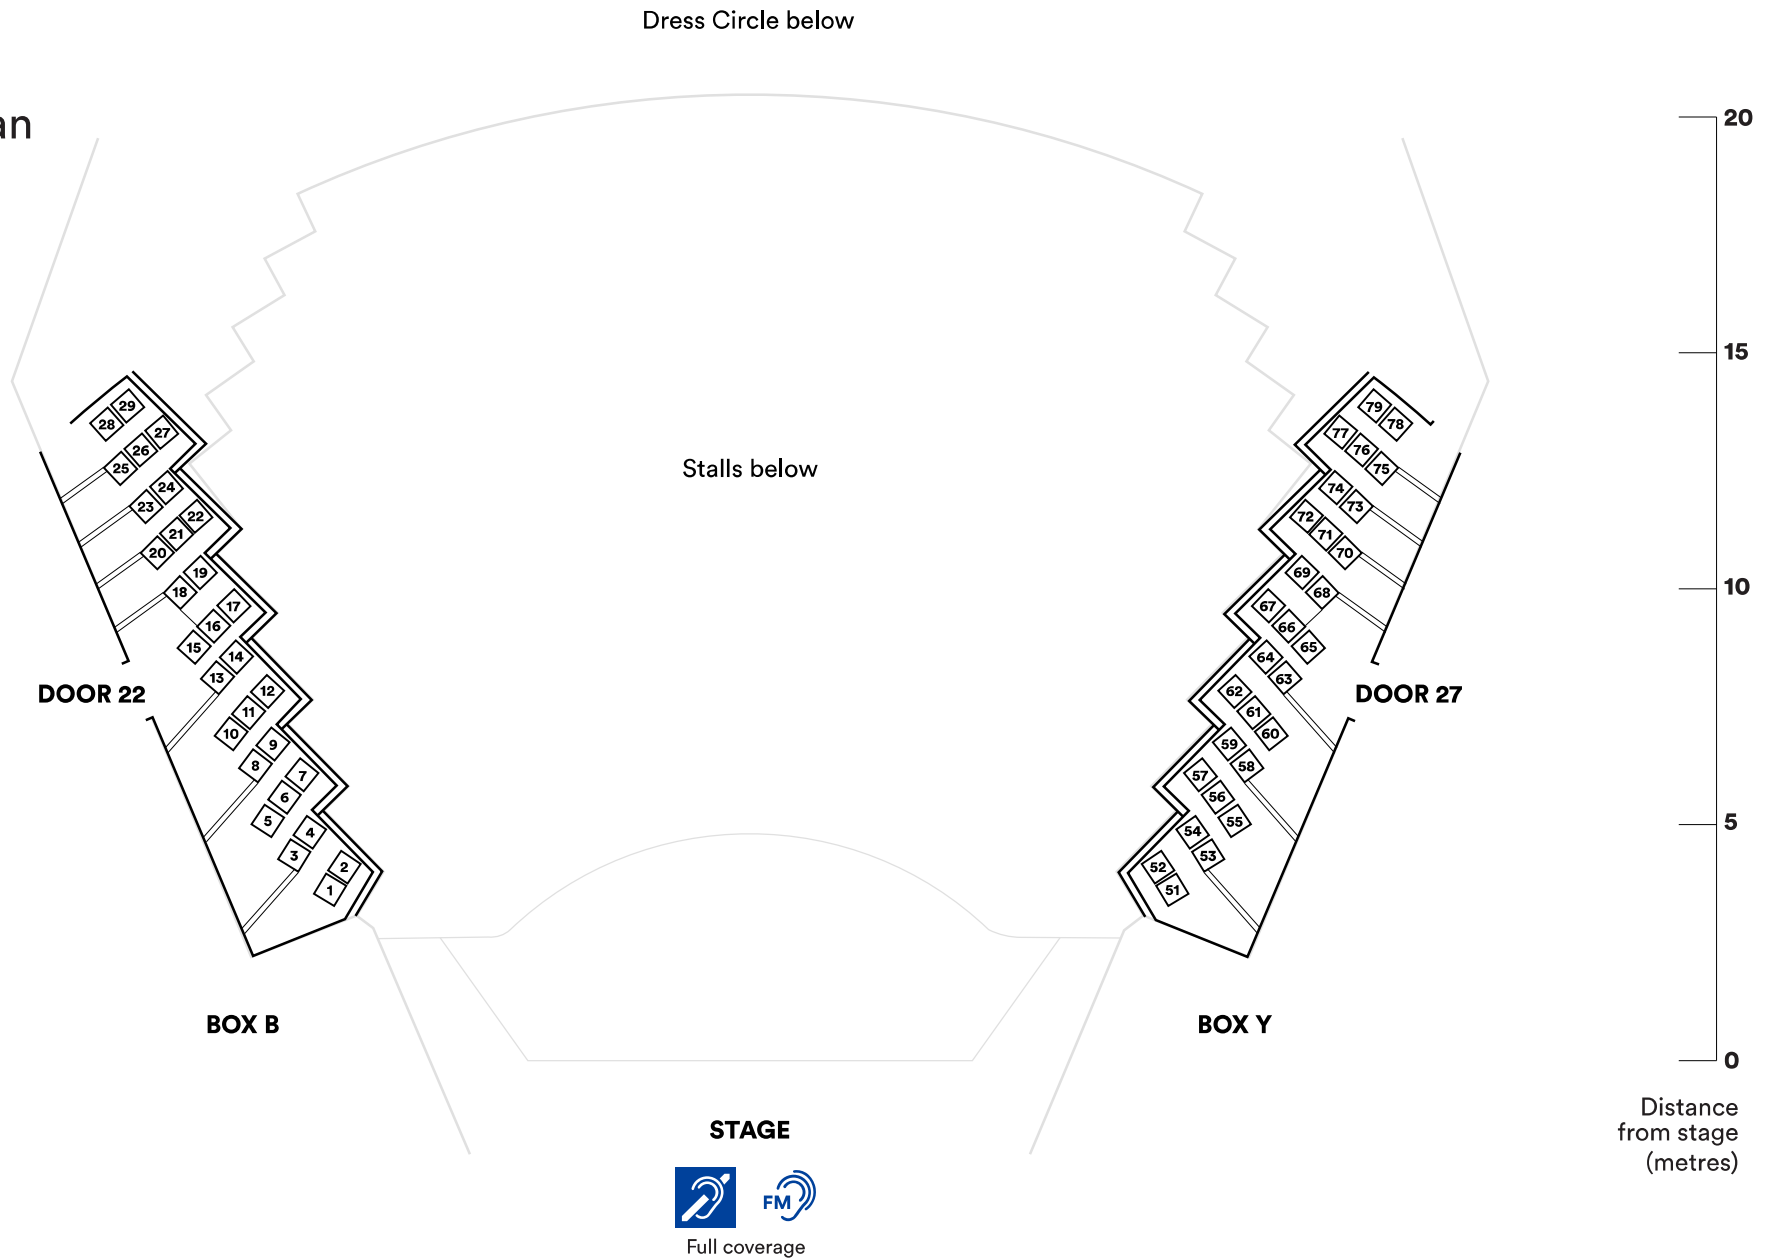

Joan Sutherland Theatre

The Stalls Seating plan

Joan Sutherland Theatre
Dress Circle
Seating plan

Joan Sutherland Theatre

Box Seating plan

**Joan
Sutherland
Theatre**
Loge
Seating plan