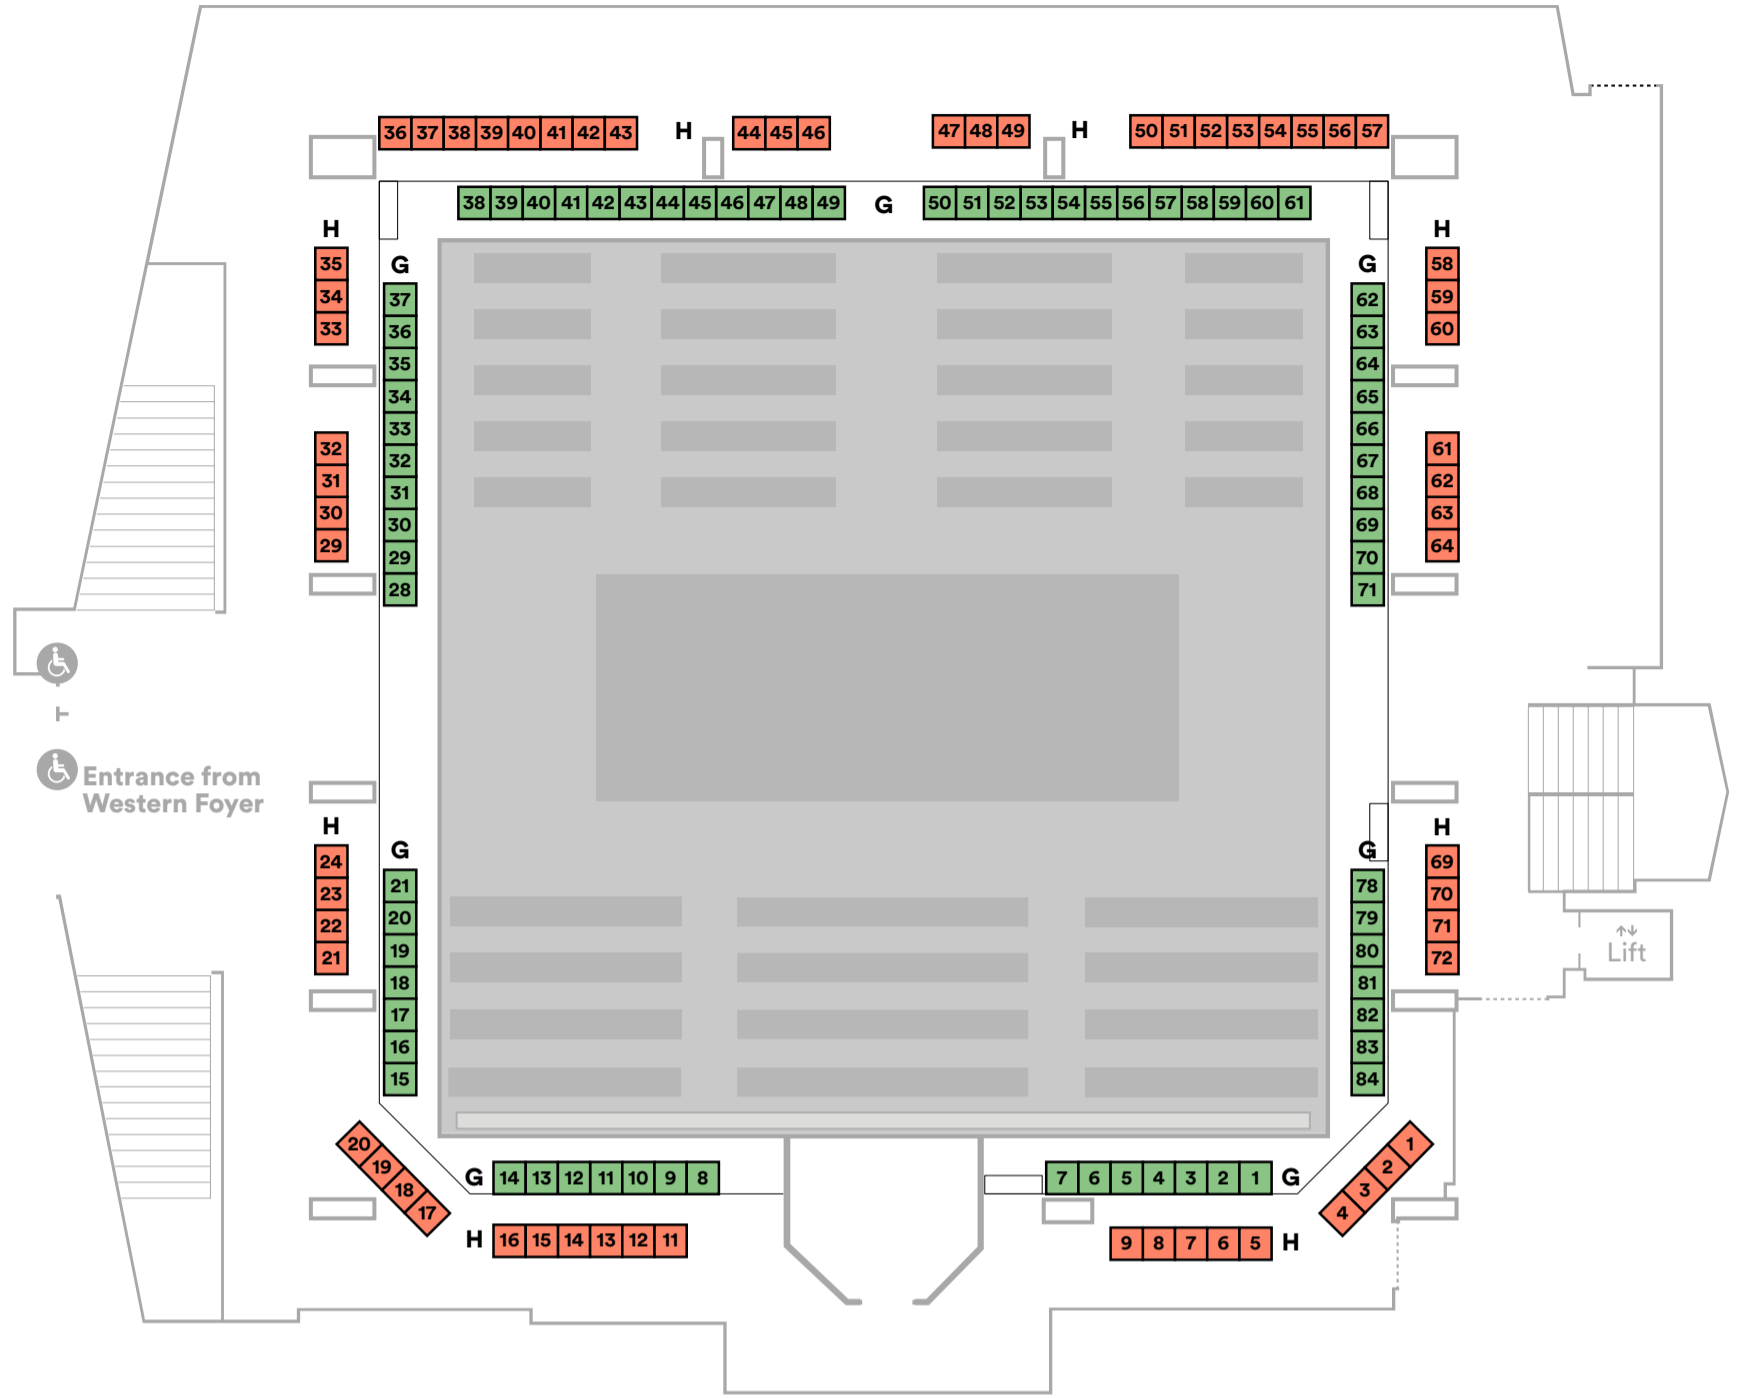

# Big Sky Seating plan

- Premium
- A-Reserve
- B-Reserve
- WC – Wheelchair

## Mezzanine

## Floor