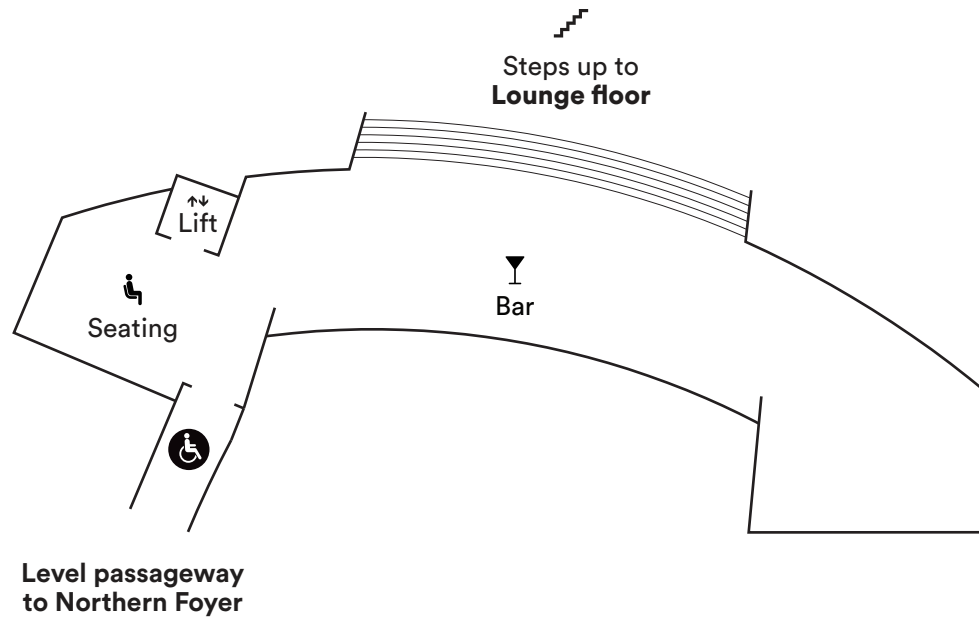

**Joan Sutherland Theatre
Northern Foyer
Bar and caves (level 2)**
Accessibility map

**Joan Sutherland Theatre
Northern Foyer
Lounge (level 2A)
Accessibility map**

Joan Sutherland Theatre
Northern Foyer
Mural (level 3)
Accessibility map

Joan Sutherland Theatre
Northern Foyer
Granite (level 3A)
Accessibility map