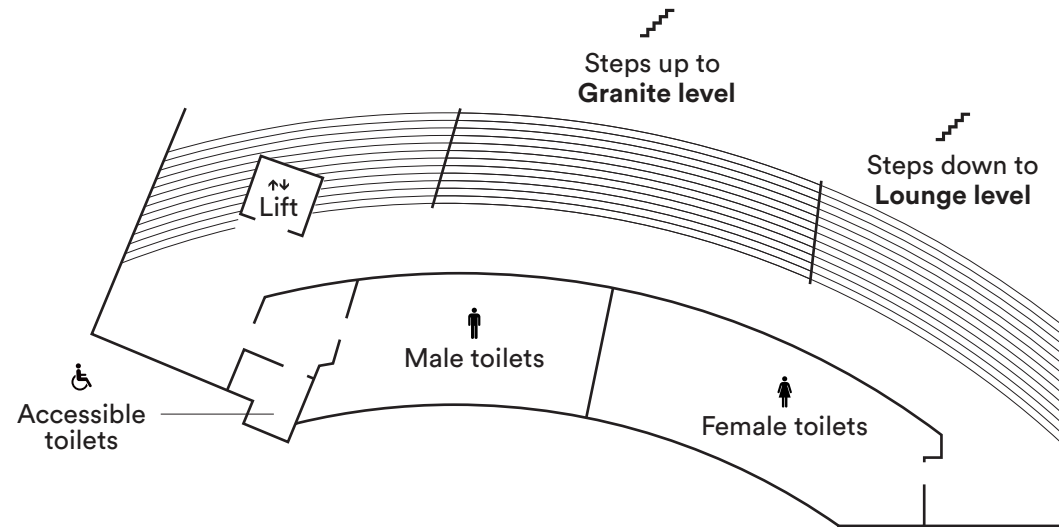

**Joan Sutherland Theatre
Northern Foyer
Bar and caves (level 2)**
Accessibility map

**Joan Sutherland Theatre
Northern Foyer
Lounge (level 2A)
Accessibility map**

Joan Sutherland Theatre
Northern Foyer
Mural (level 3)
Accessibility map

Joan Sutherland Theatre
Northern Foyer
Granite (level 3A)
Accessibility map