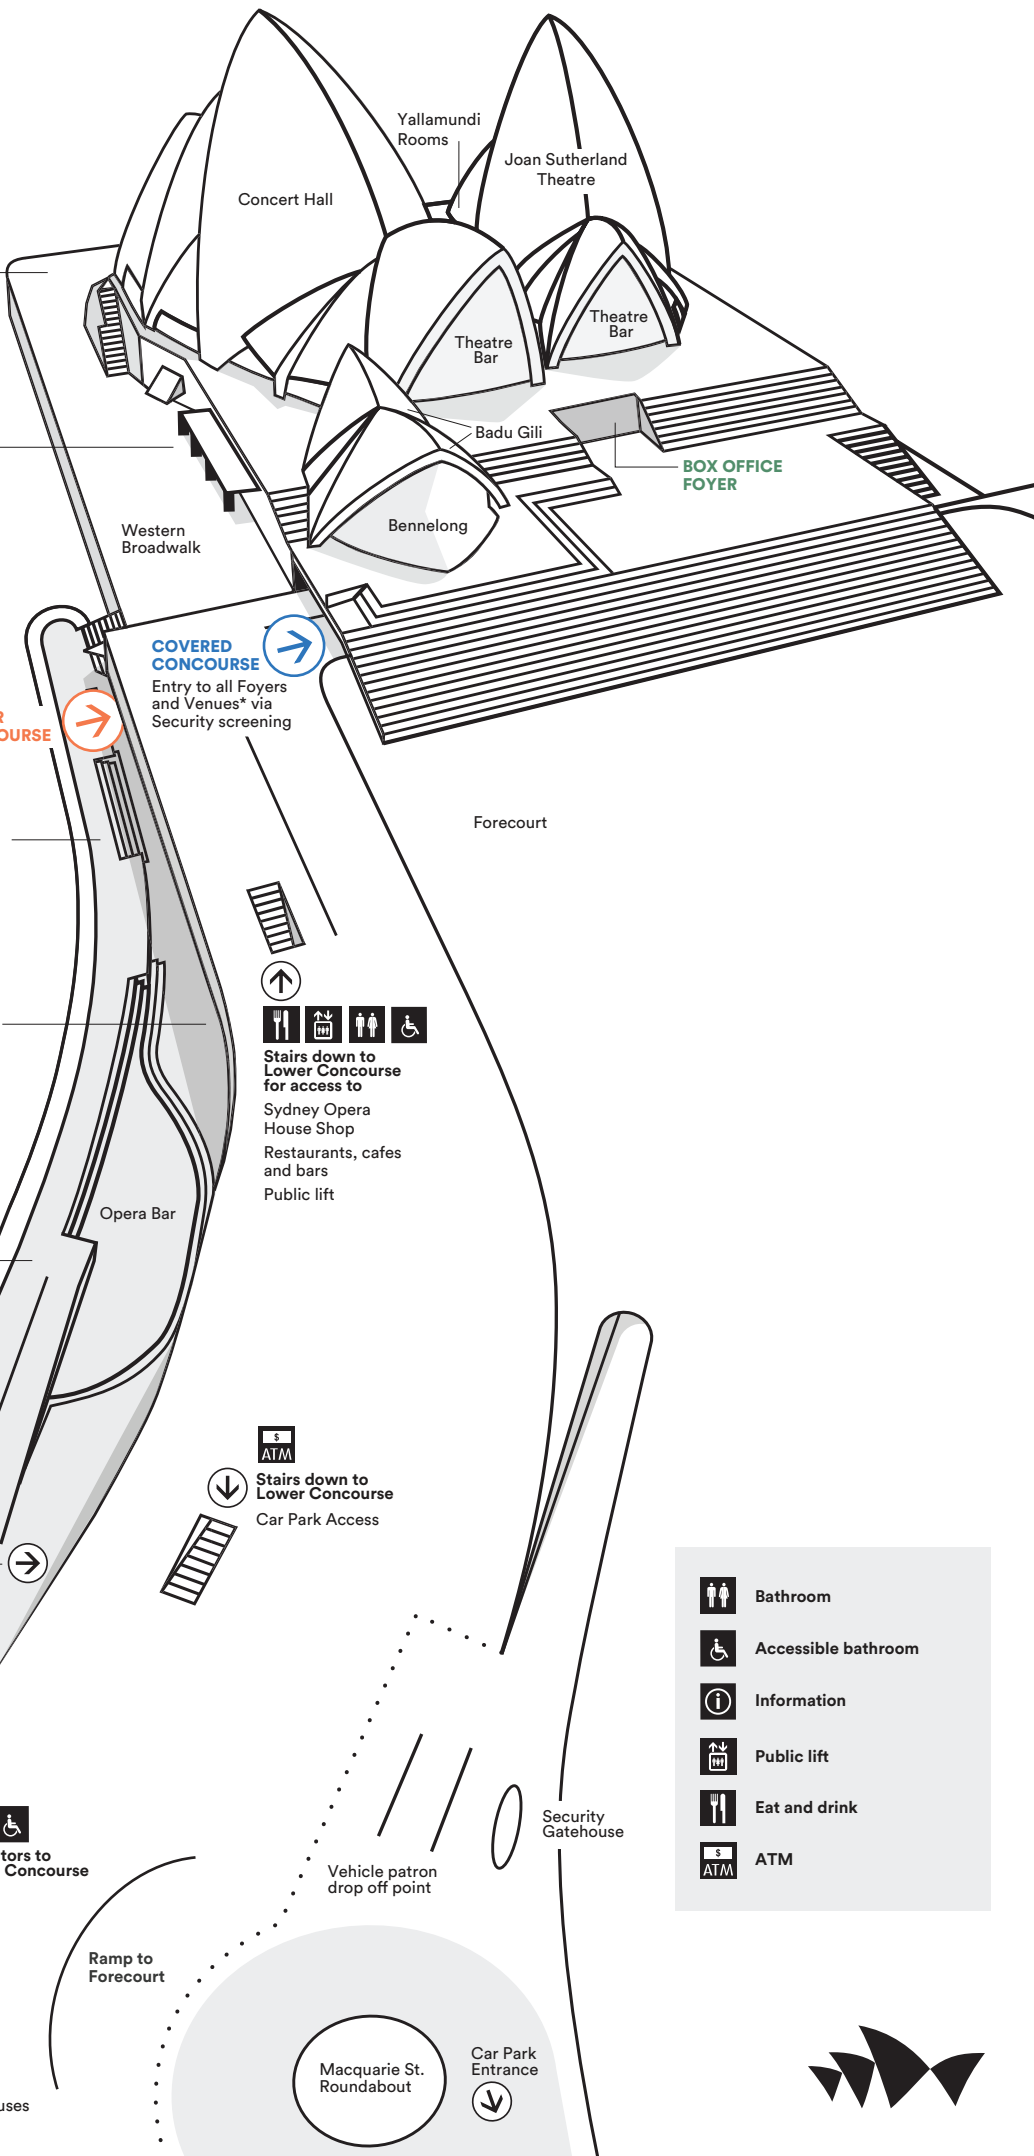

NORTHERN BROADWALK
Yallamundi Rooms

WESTERN FOYER

Western Foyer Box Office
Portside Sydney
Centre for Creativity
Drama Theatre
The Studio
Playhouse
Tours Immersive
Digital Experience

LOWER CONCOURSE

Welcome Centre

Tour Meeting Point
Guided Tour Tickets
Sydney Opera House Shop
Public lift to Western Foyer
and Box Office Foyer
Escalator to Covered Concourse

COVERED CONCOURSE

Entry to all Foyers and Venues* via Security screening

Stage Door
Western Foyer entry
Western Foyer public lift access
to Lower Concourse and Box
Office Foyer
Stair access to Box Office Foyer
*Yallamundi Rooms Entry
via Northern Broadwalk

BOX OFFICE FOYER

Main Box Office
Sydney Opera House Shop
Utzon Room
Joan Sutherland Theatre
Concert Hall
Bennelong Restaurant

ATM
Car Park Access

Bathroom
Accessible bathroom
Escalators to Lower Concourse

Ramp to Lower Concourse

To Circular Quay
Shops, Trains & Buses

Ramp to Forecourt

Macquarie St.
Roundabout

Car Park Entrance

LOWER CONCOURSE

Opera Kitchen

Forecourt

Opera Bar

Ramp down to Opera Bar

Stairs down to Lower Concourse for access to Sydney Opera House Shop, Restaurants, cafes and bars, Public lift

ATM
Stairs down to Lower Concourse
Car Park Access

Security Gatehouse

Vehicle patron drop off point

- Bathroom
- Accessible bathroom
- Information
- Public lift
- Eat and drink
- ATM