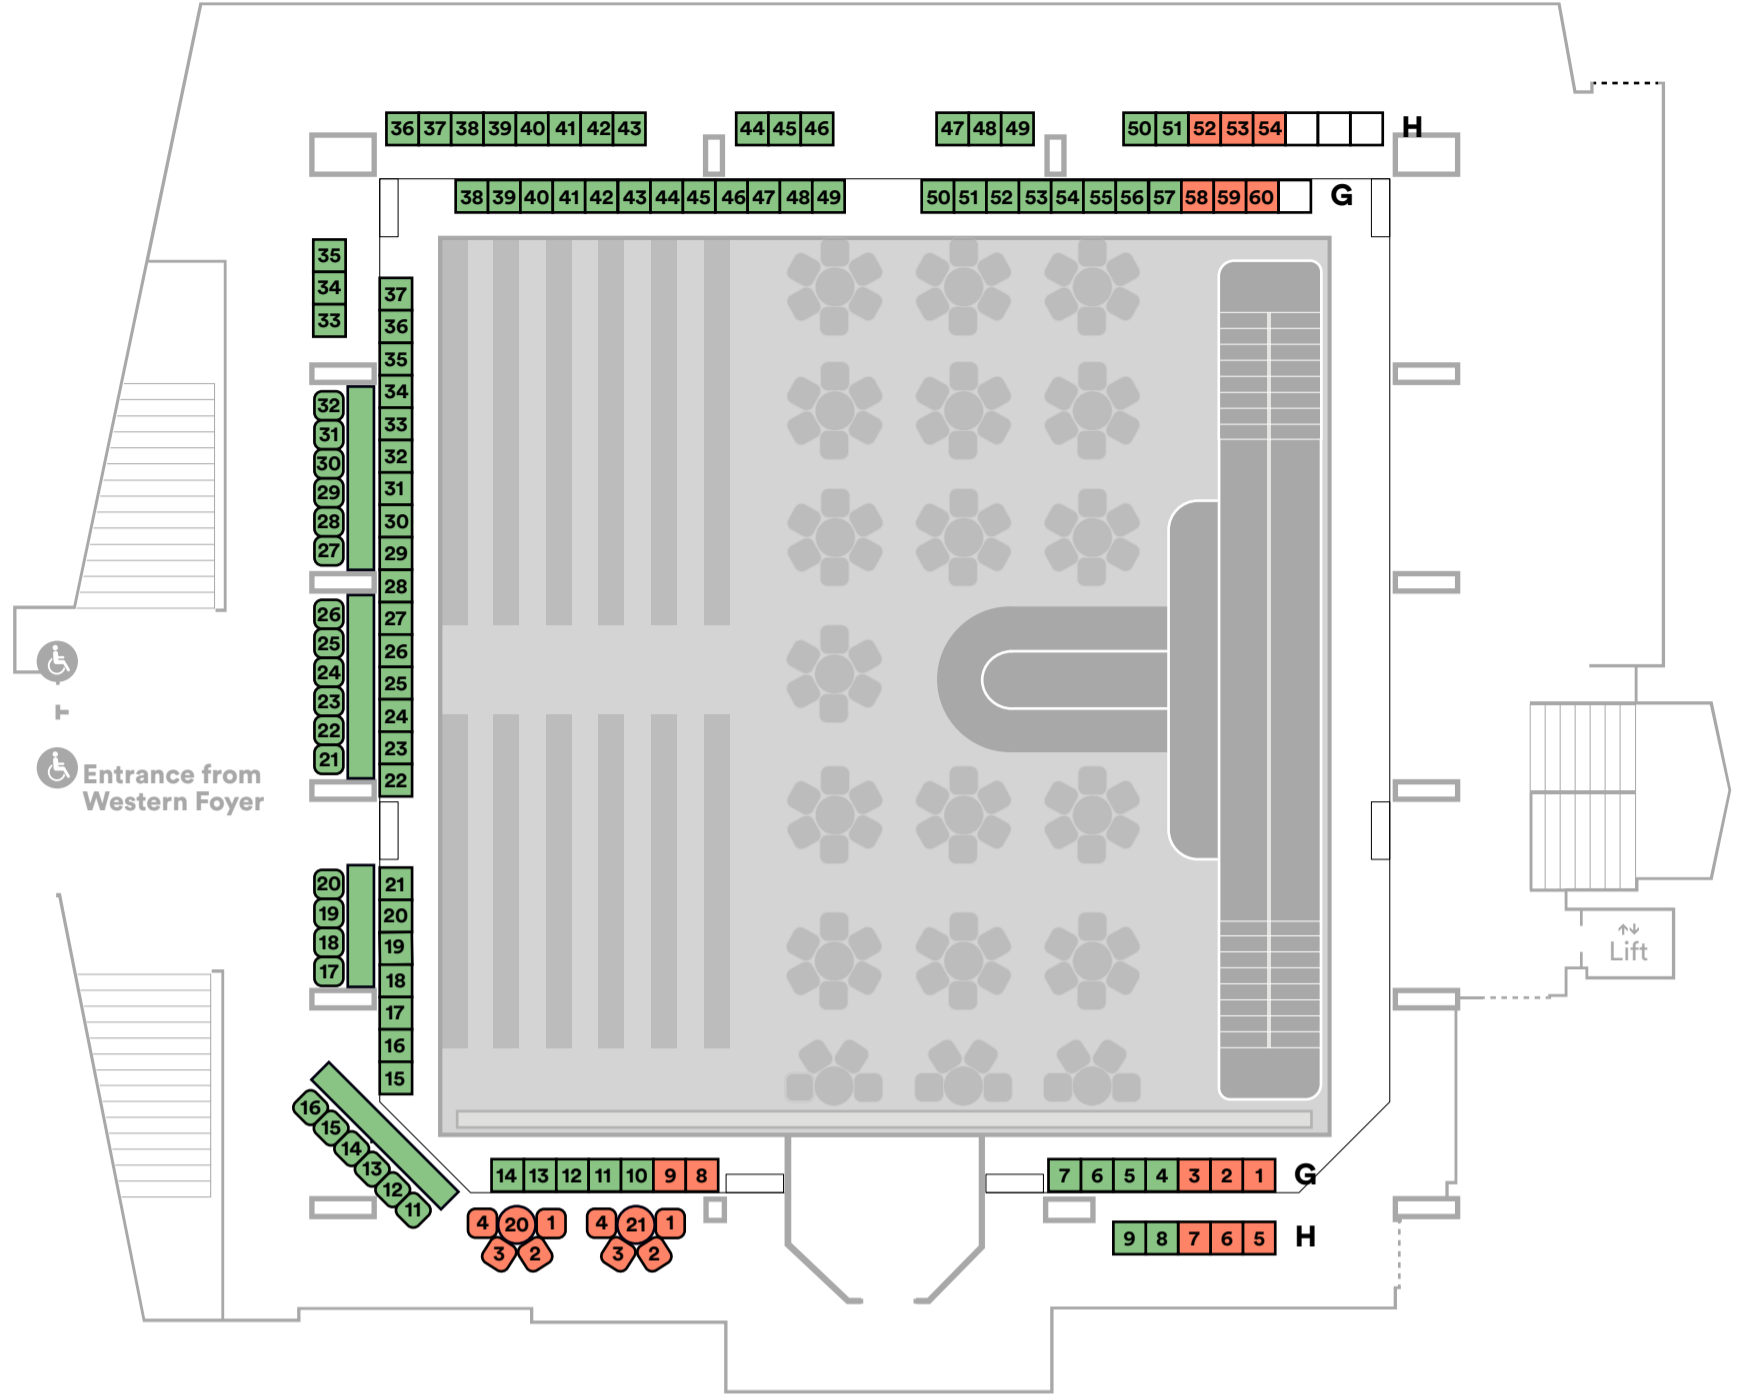

Gatsby Seating plan

Mezzanine

- VIP Table
- Premium
- Premium Bar Stool
- A-Reserve
- A-Reserve Bar Stool
- B-Reserve
- B-Reserve Table

Floor