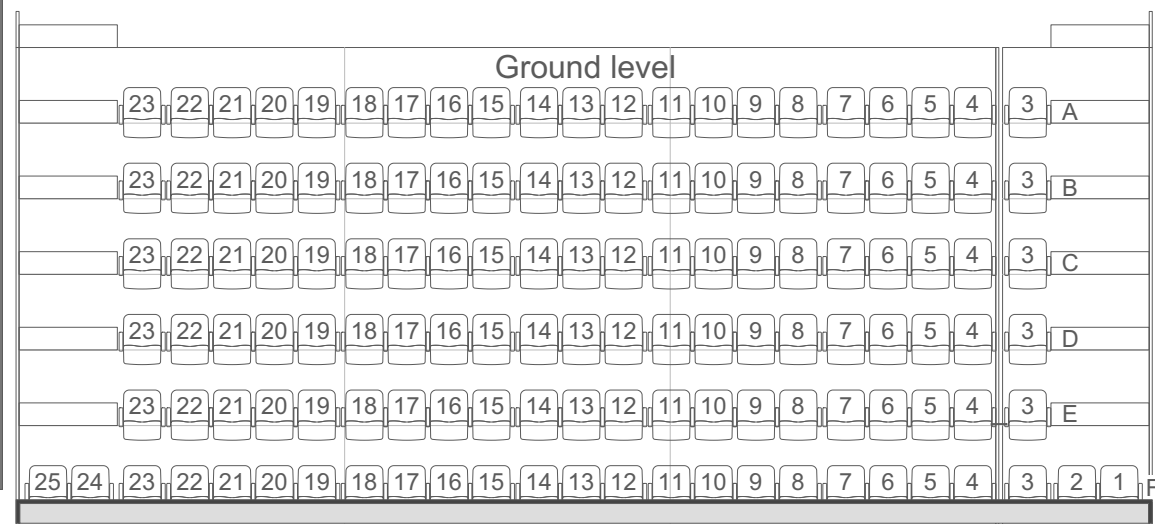

Stage

Mezzanine level

WC seats

Sydney Opera House
Bennelong Point
GPO Box 4274 Sydney NSW 2001

EVENT NAME **Silence**

DRAWING TITLE **Silence seating plan**

VENUE **Studio**

EBMS ID # **62842**

DRAWN BY **SOB**

FILE LOCATION **SOH ST plan - Silence seating.vwx**

EVENT DATE **6/05/2024**

SHEET # **5** OF **11**

SCALE **1:100**

VERSION **V2**

UPDATED **25/03/2024**

NOTES: