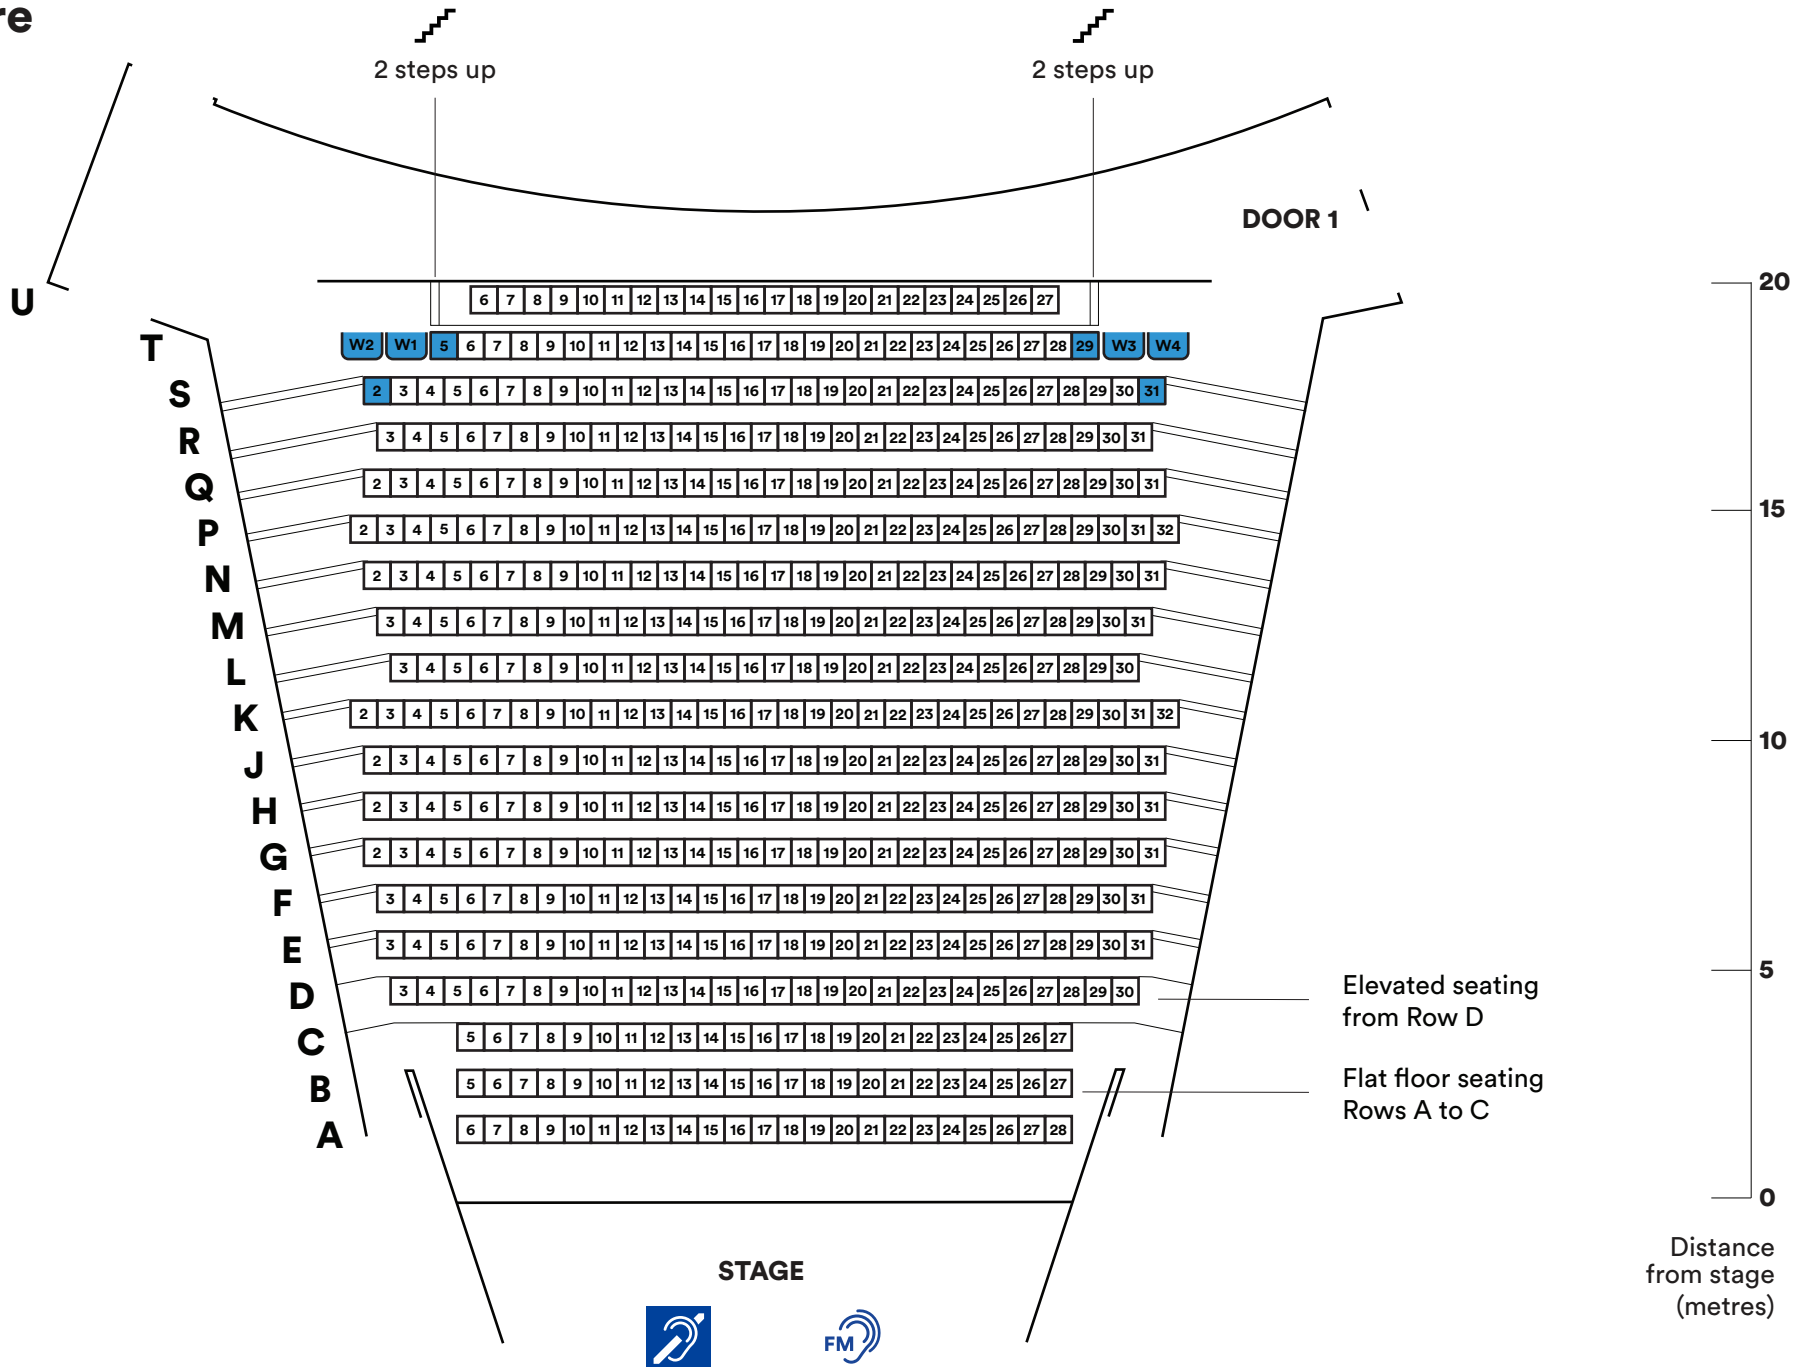

Drama Theatre Seating plan

2 positions at both ends of Row S

Excluding rows A, B, C, H & P

Full coverage