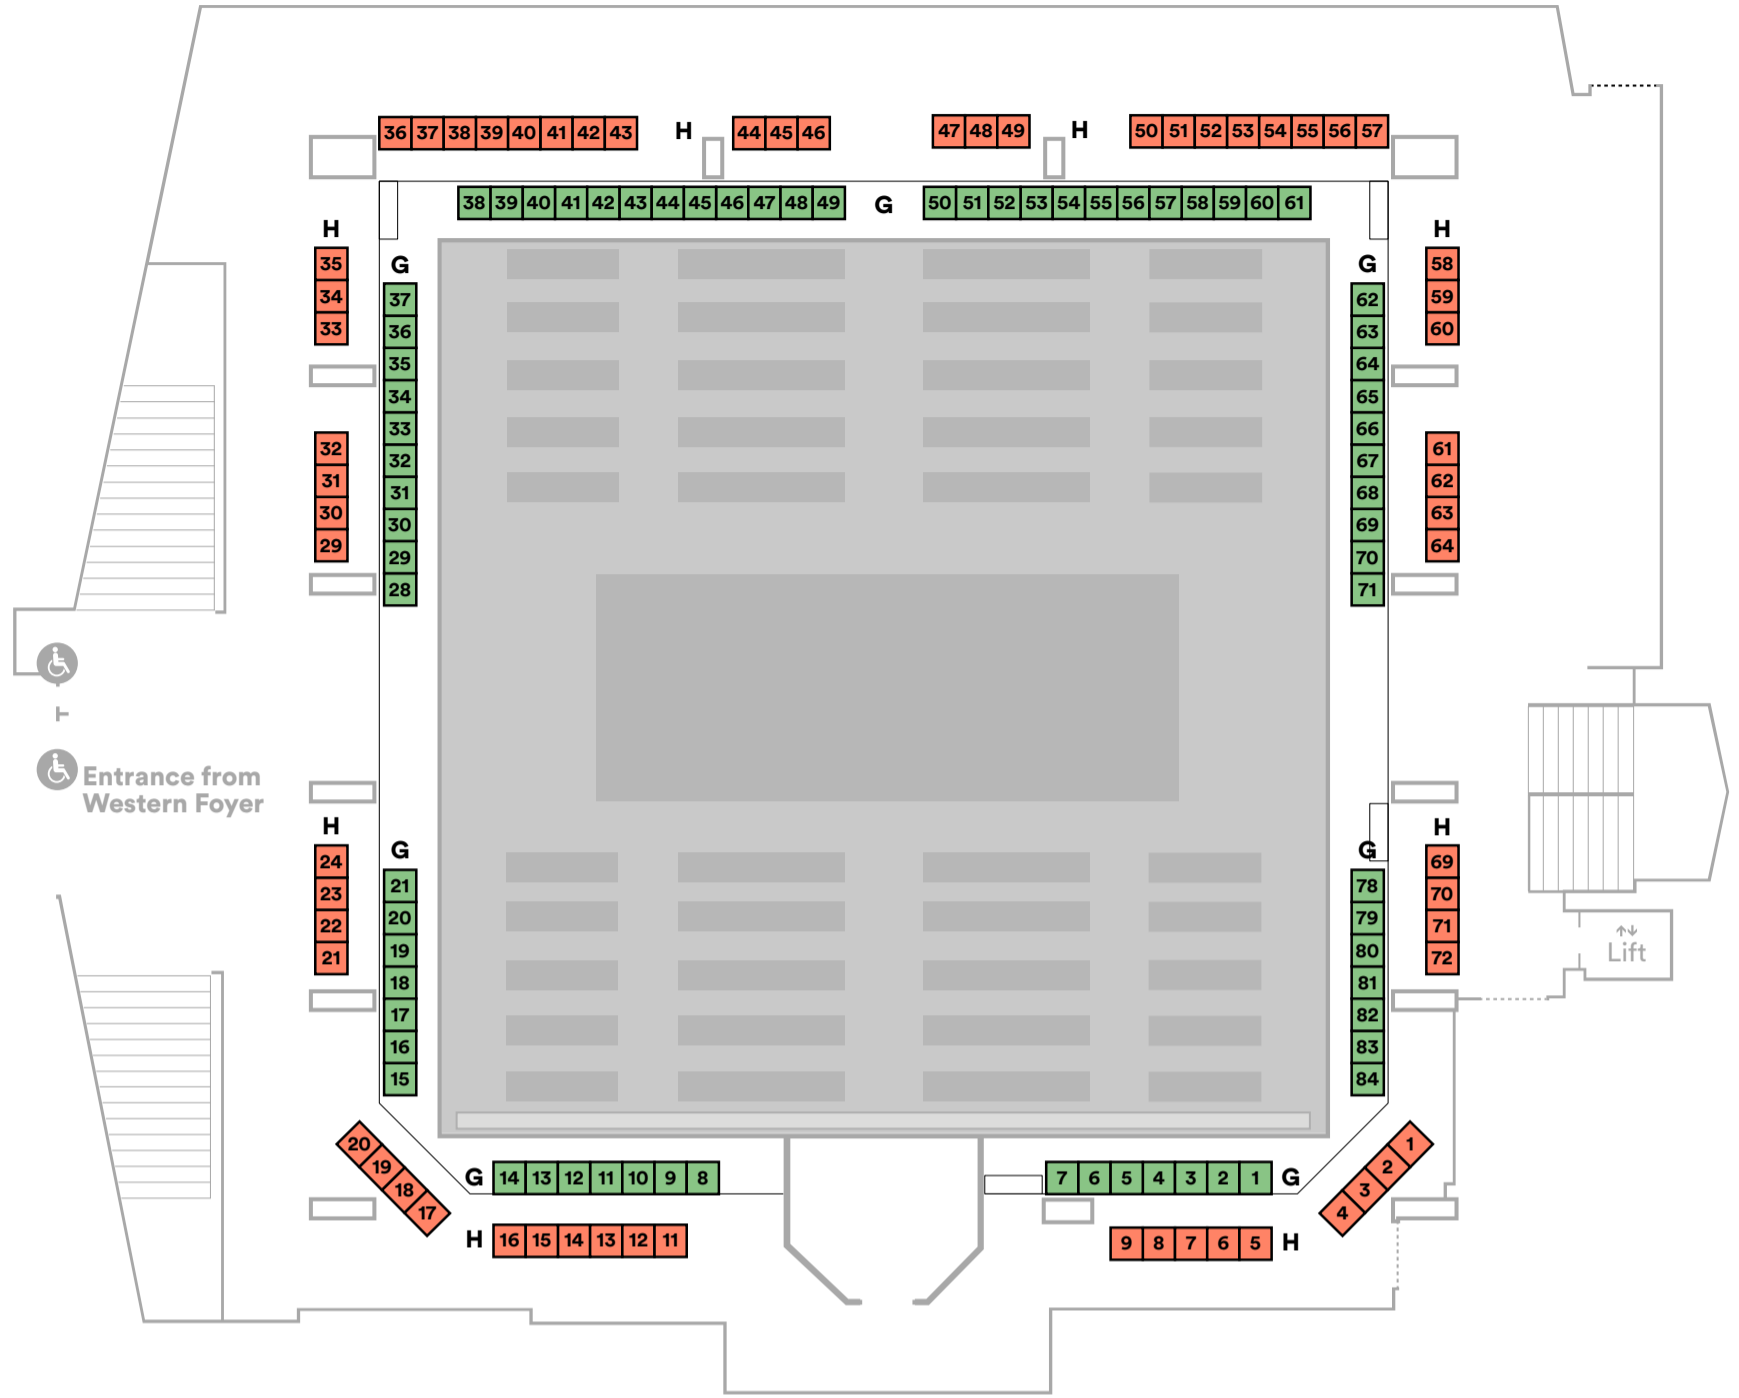

Big Sky Seating plan

- Premium
- A-Reserve
- B-Reserve

Mezzanine

Floor

A Forest In The City

Seating plan

 Premium (Floor)

 A-Reserve
(Mezzanine)