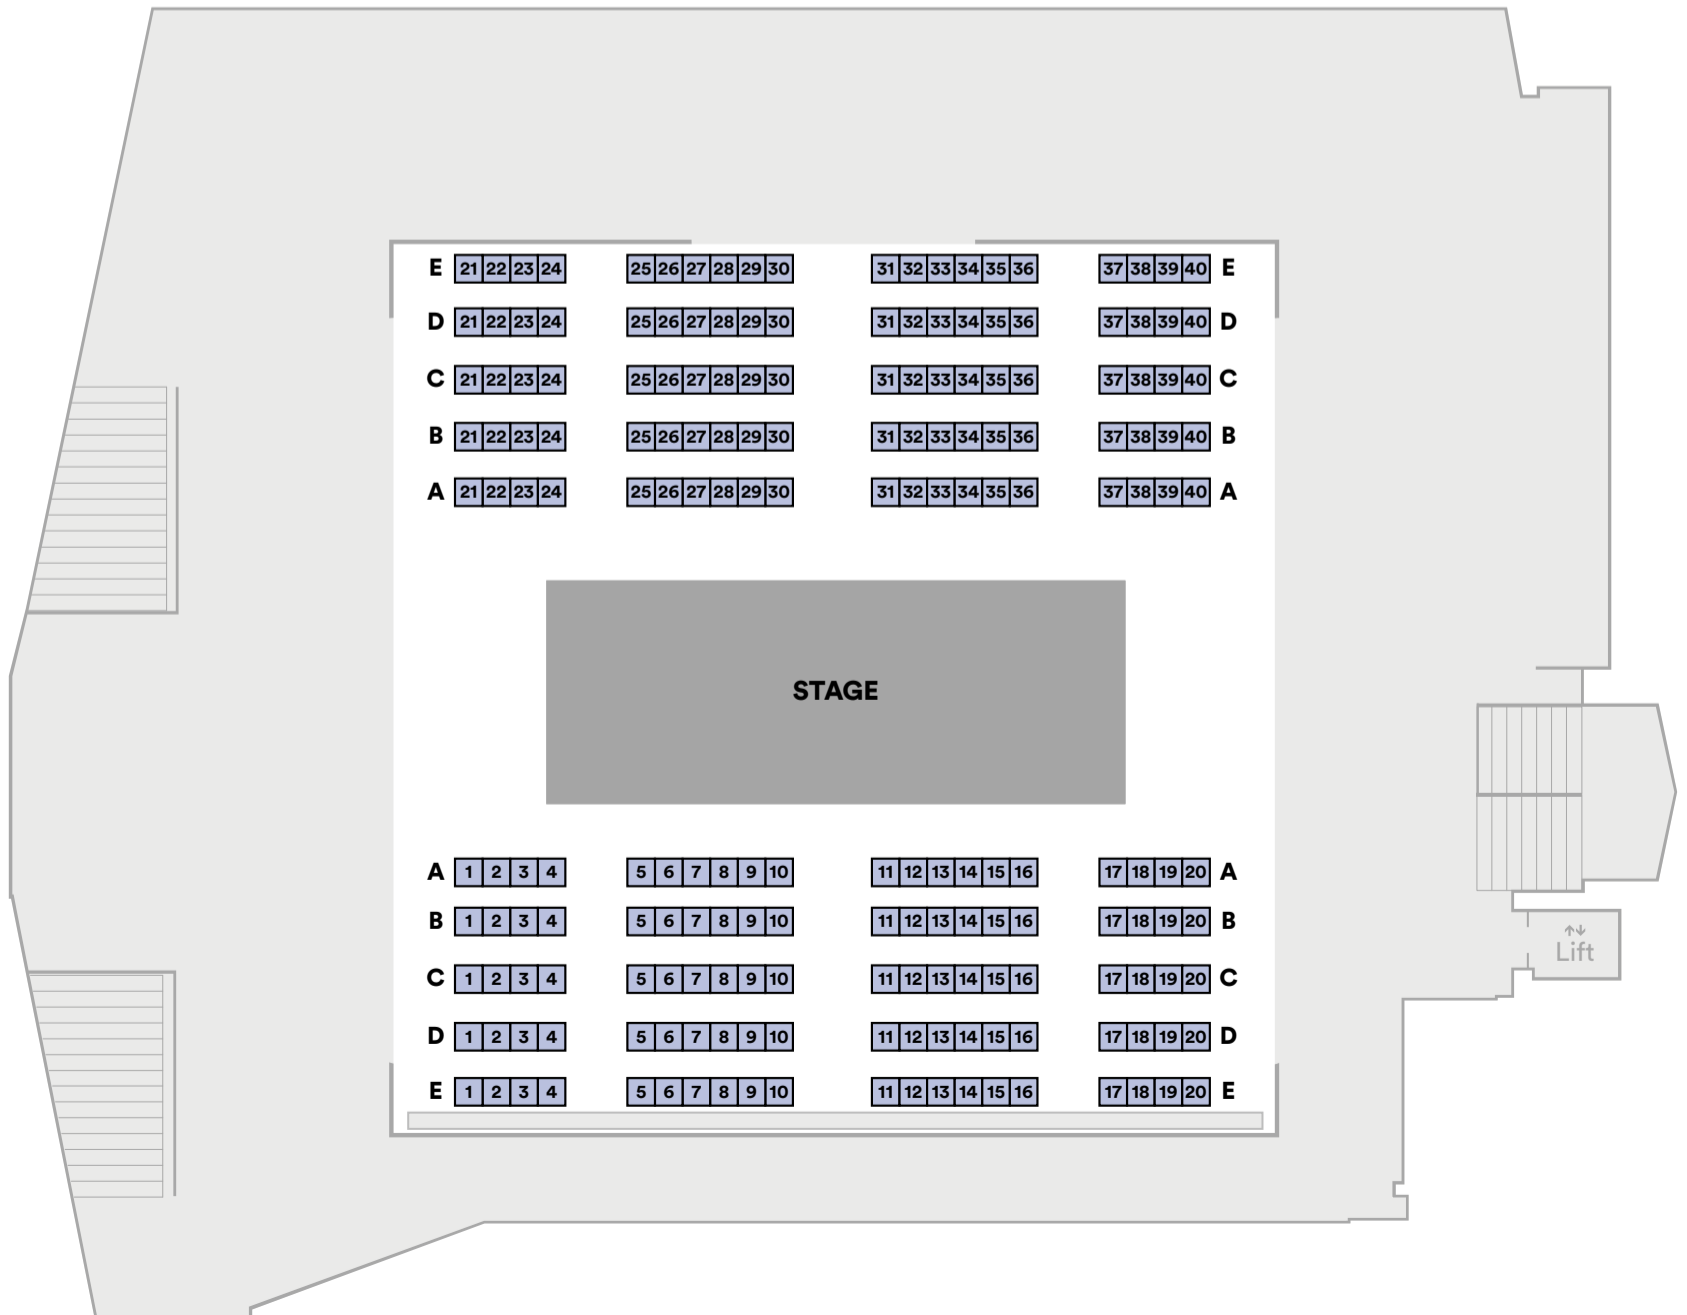

Big Sky Seating plan

- Premium
- A-Reserve
- B-Reserve

Mezzanine

Floor

A Forest In The City

Seating plan

 Premium (Floor)

 A-Reserve
(Mezzanine)