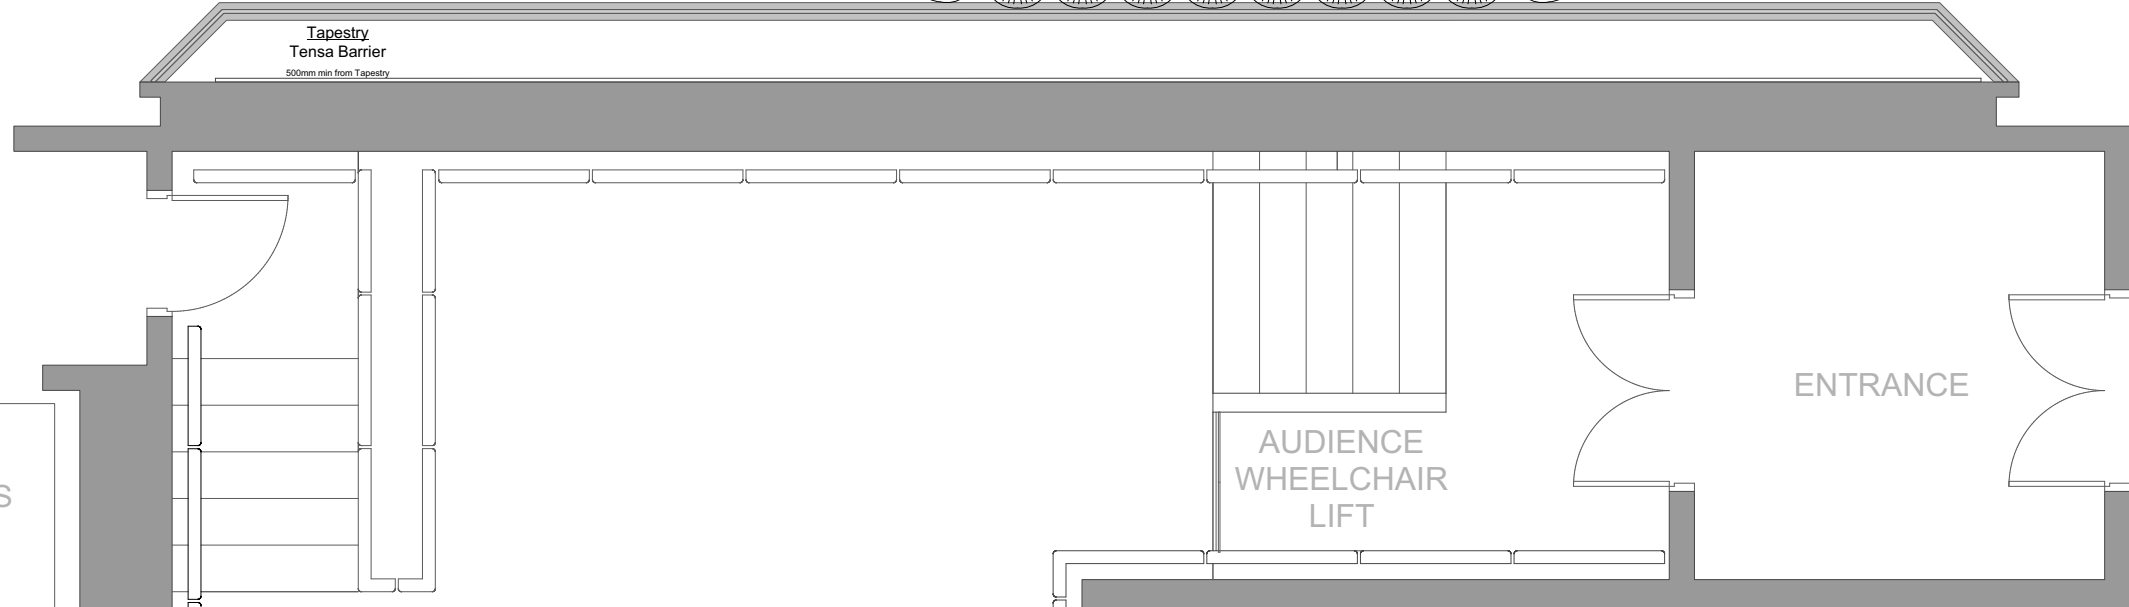

Bulkhead at 2100

Bulkhead at 2100

KITCHEN SPACE

212 Seats

NON-PEDESTRIAN ALCOVE

ISSUE	DATE	REVISION	PAX
EVENT NAME & DATE ASQ			
VENUE The Utzon Room			DATE #
DRAWING TITLE Floor Plan			DRAWN
			CHKD
Sydney Opera House Bennelong Point GPO Box 4274 Sydney NSW 2001			NOTES