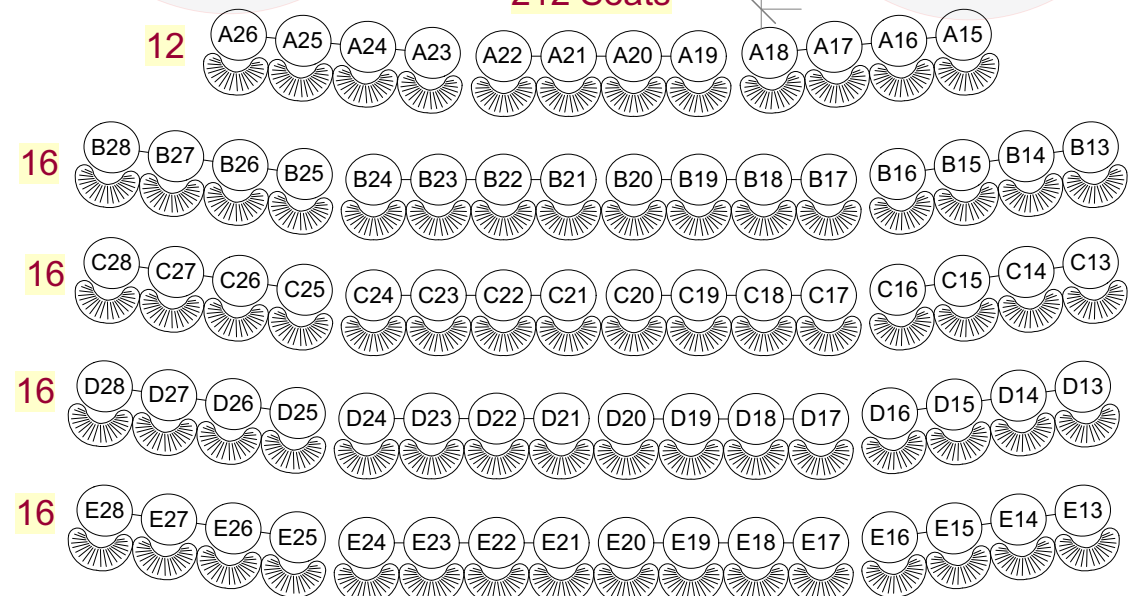

Bulkhead at 2100

Bulkhead at 2100

KITCHEN SPACE

212 Seats

NON-PEDESTRIAN ALCOVE

ISSUE	DATE	REVISION	PAX
EVENT NAME & DATE ASQ			
VENUE The Utzon Room			DATE #
DRAWING TITLE Floor Plan			DRAWN
			CHKD
Sydney Opera House Bennelong Point GPO Box 4274 Sydney NSW 2001			NOTES