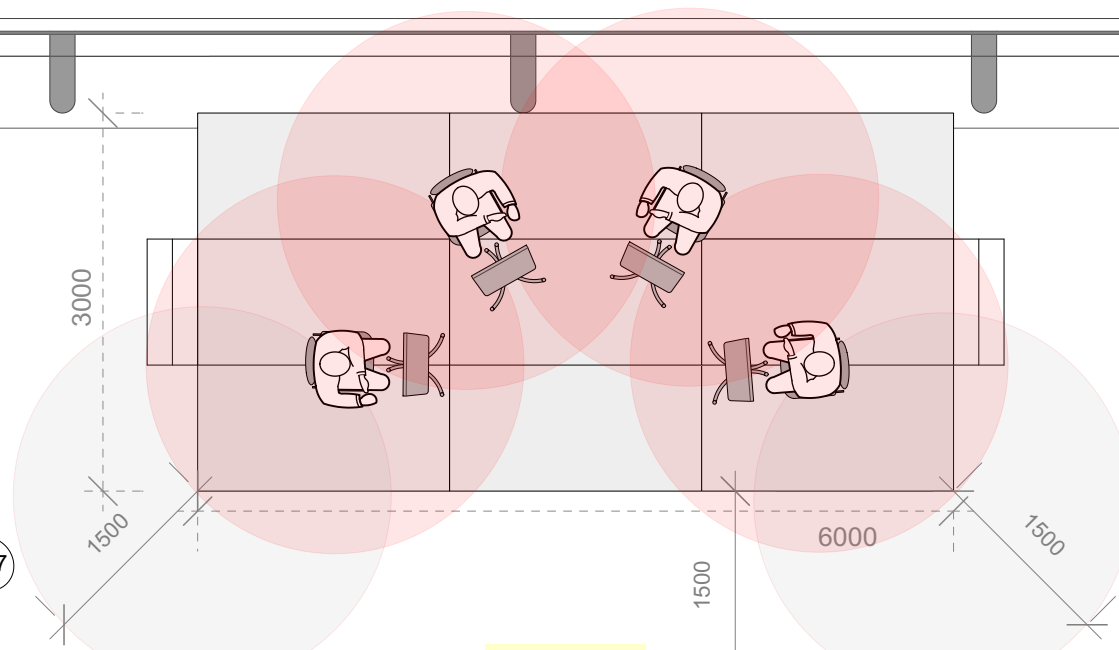

Bulkhead at 2100

Bulkhead at 2100

KITCHEN SPACE

212 Seats

NON-PEDESTRIAN ALCOVE

ISSUE	DATE	REVISION	PAX
EVENT NAME & DATE ASQ			
VENUE The Utzon Room			DATE #
DRAWING TITLE Floor Plan			DRAWN
			CHKD
Sydney Opera House Bennelong Point GPO Box 4274 Sydney NSW 2001			NOTES