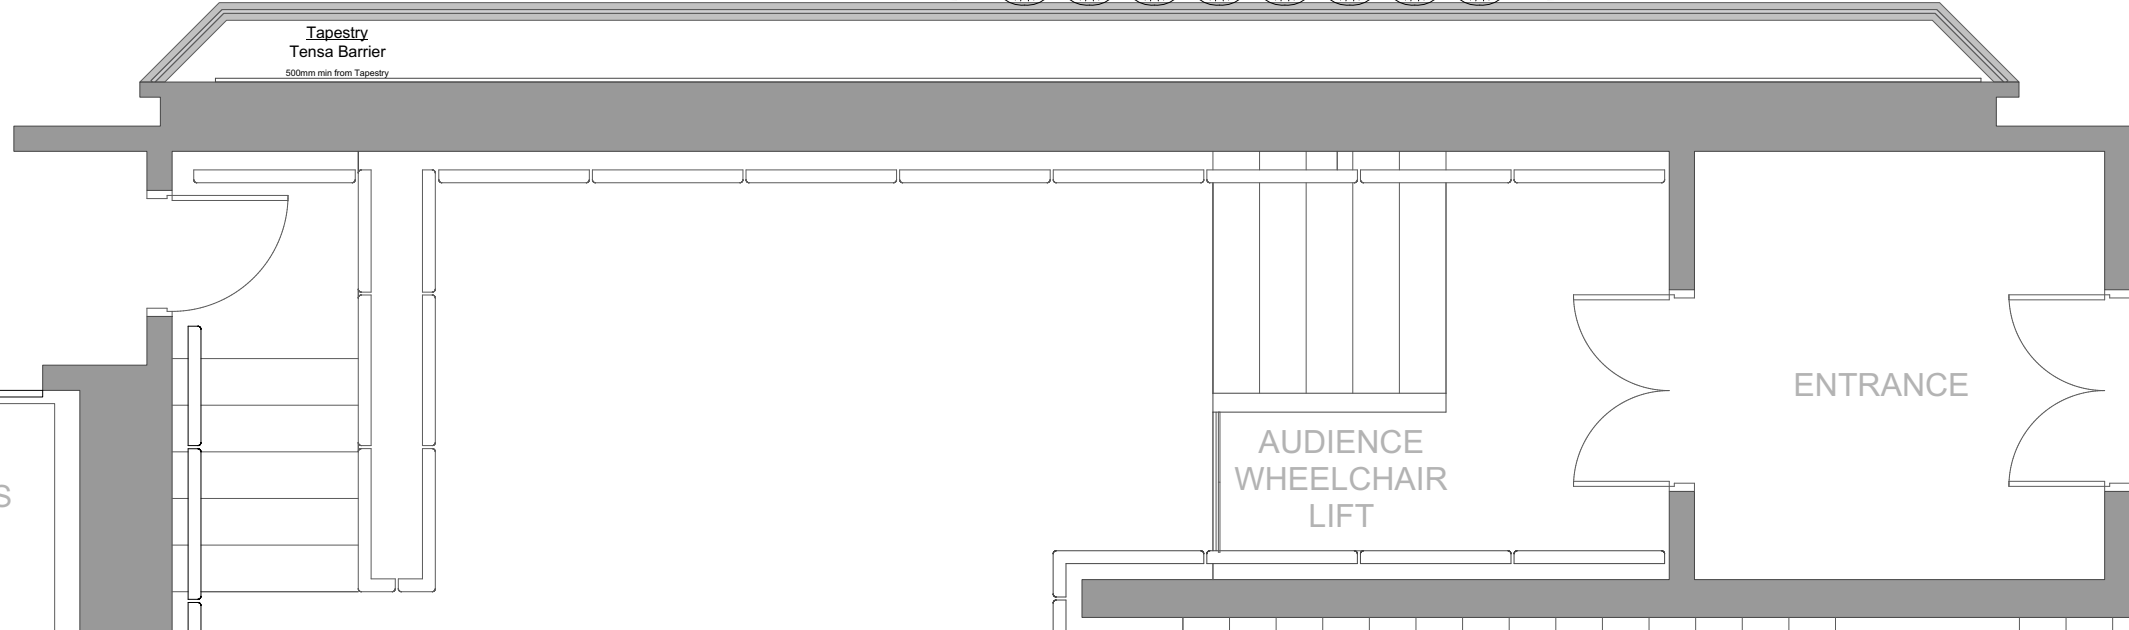

ENTRANCE

AUDIENCE
WHEELCHAIR
LIFT

GOODS
LIFT

Lift 17
Goods lift
1300kg Capacity

Sydney Opera House
Benelong Point
GPO Box 4274 Sydney NSW 2001

EVENT NAME **UMS Shaumet**

EVENT DATE **21/07/24**

DRAWING TITLE **Floor and staging plan**

SHEET # **1** OF **2**

VENUE **Utzon Room**

NOTES:

EBMS ID # **62465**

DRAWN BY **SM**

FILE LOCATION C:\Users\mlander\OneDrive - sydneyoperahouse.com\Desktop\UMS Shaumet floor and staging plan v1.vwx

SCALE **1:200 @ A3**

VERSION **V1**

UPDATED **25/08/2021**