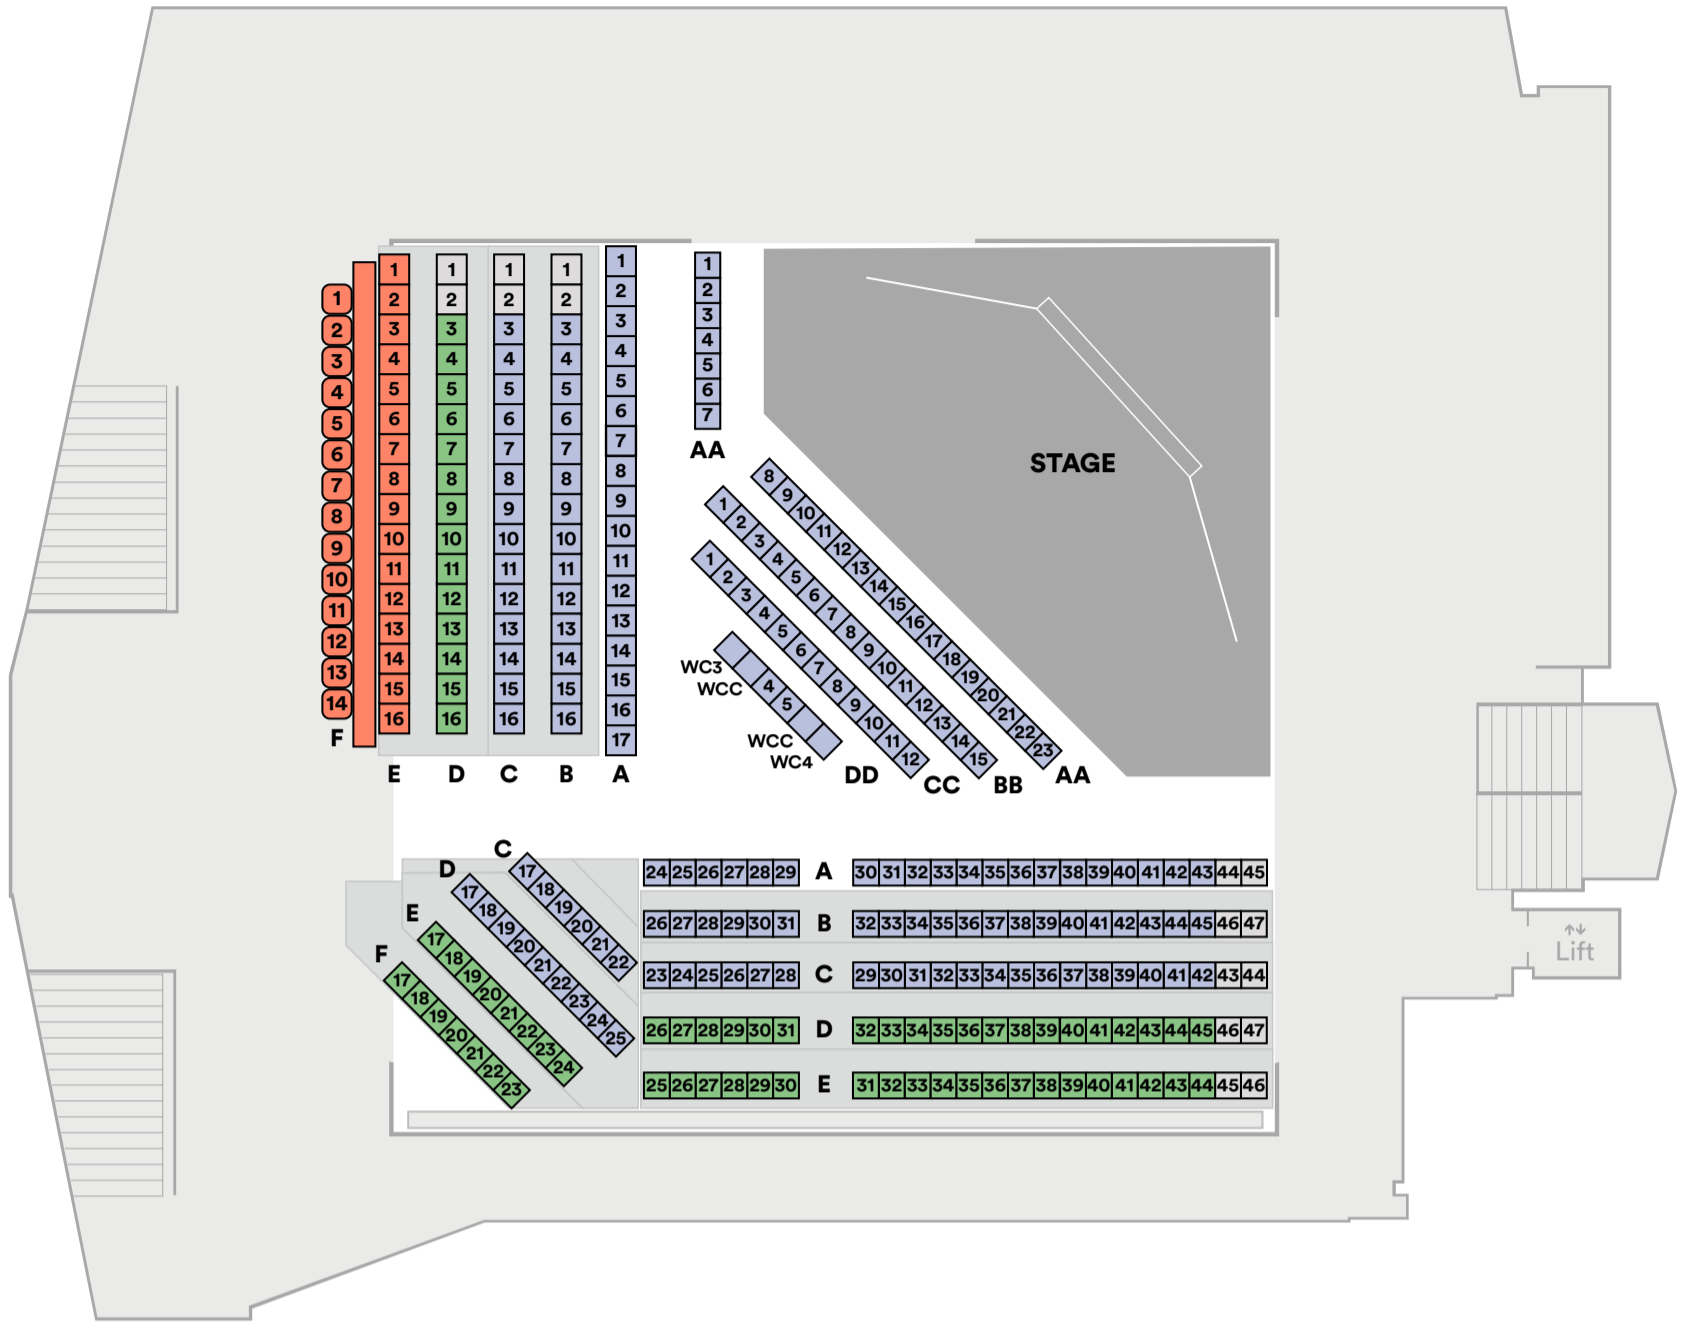

Dungeons & Dragons Seating plan

Floor

- Premium
- Premium Bar Stool
- Premium Table
- A-Reserve Table
- A-Reserve
- B-Reserve
- B-Reserve Bar Stool
- Currently not on sale
- WC – Wheelchair**
- WCC – Wheelchair companion**
- Raised platforms

Mezzanine