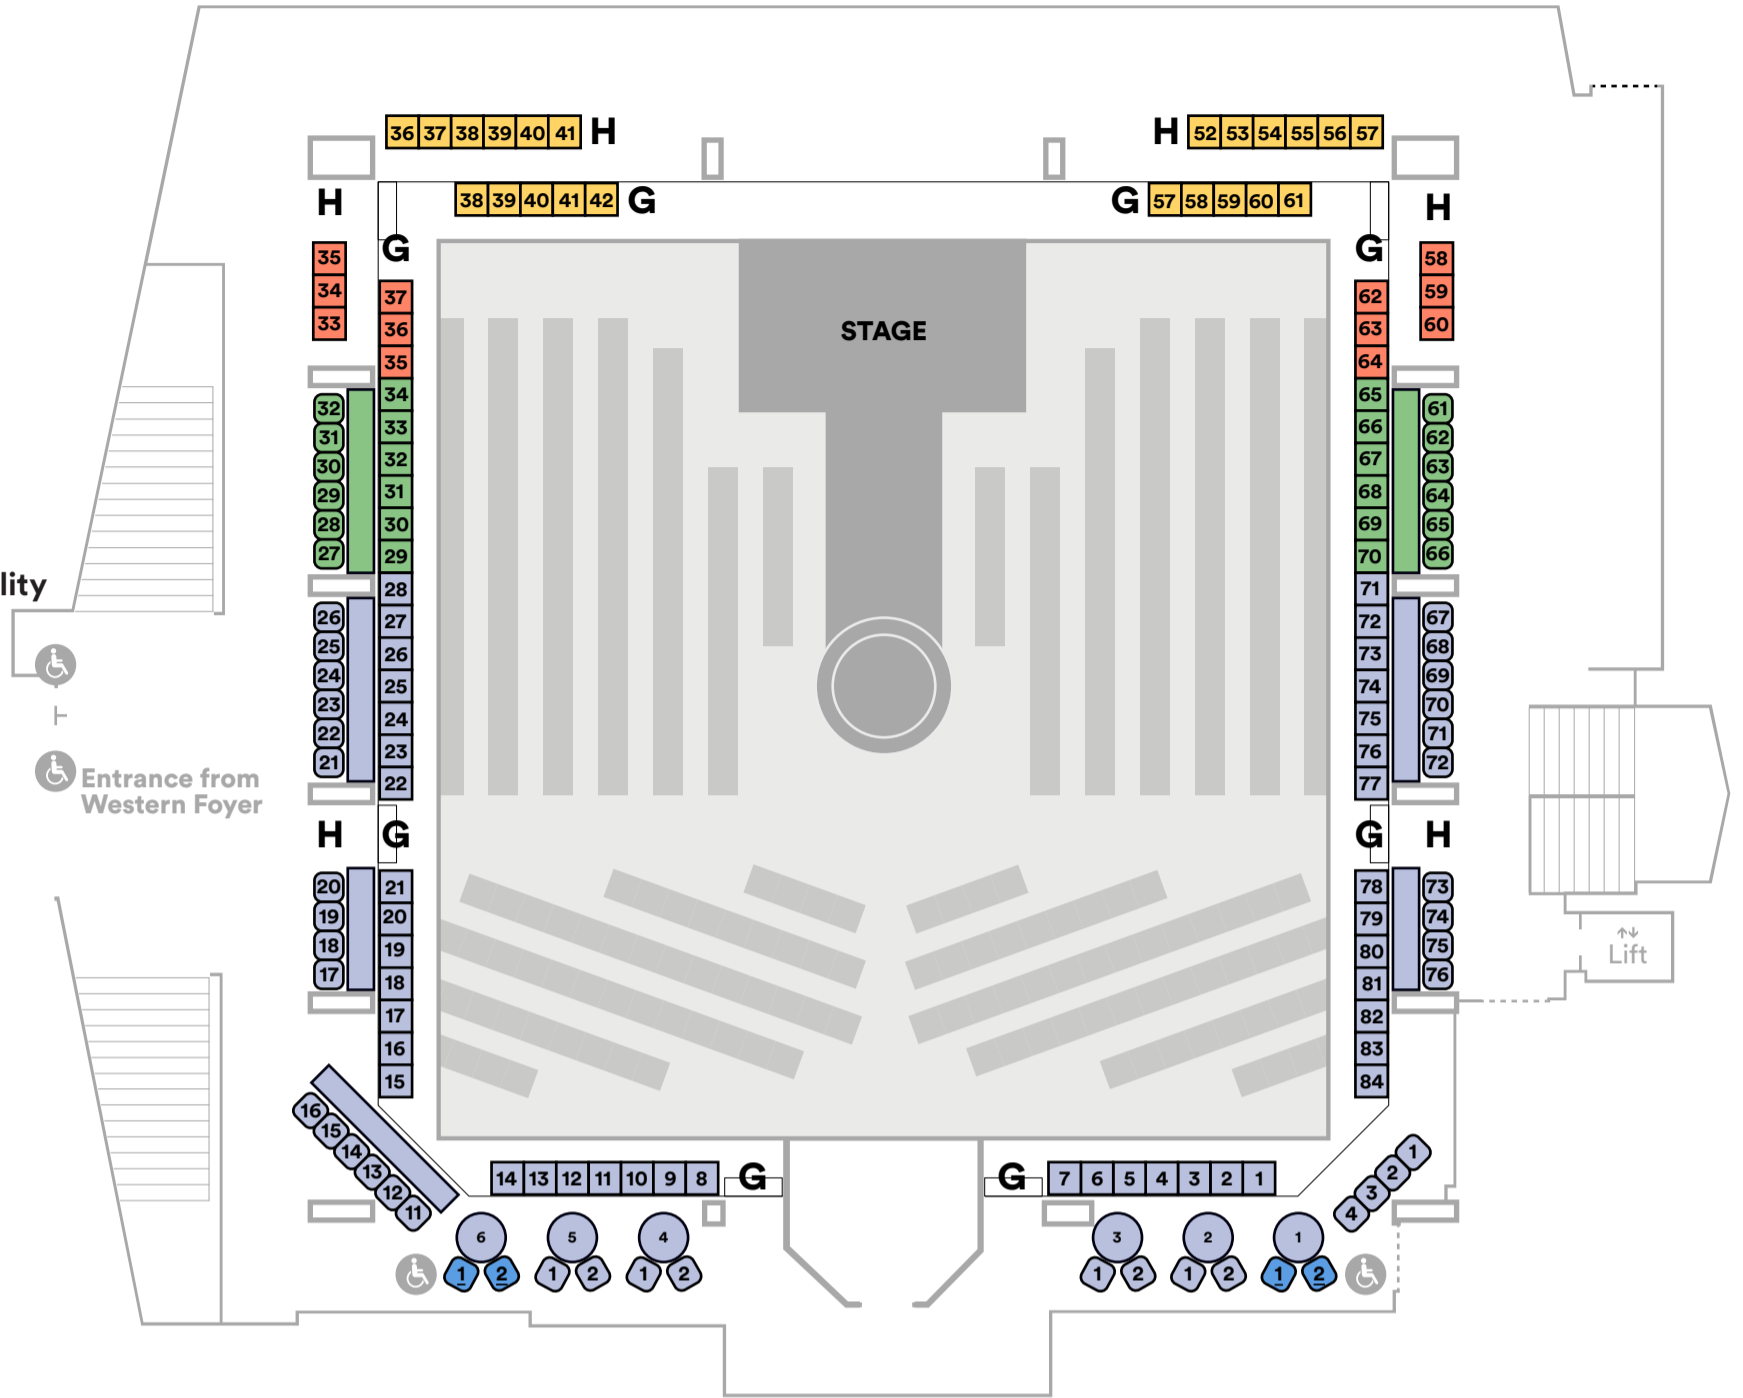

Velvet Inferno

Seating plan

- Front row
- A-Reserve
- A-Reserve Bar Stool
- B-Reserve
- B-Reserve Bar Stool
- C-Reserve
- Restricted view
- Wheelchair Accessibility
- Raised Platforms

Mezzanine

Floor