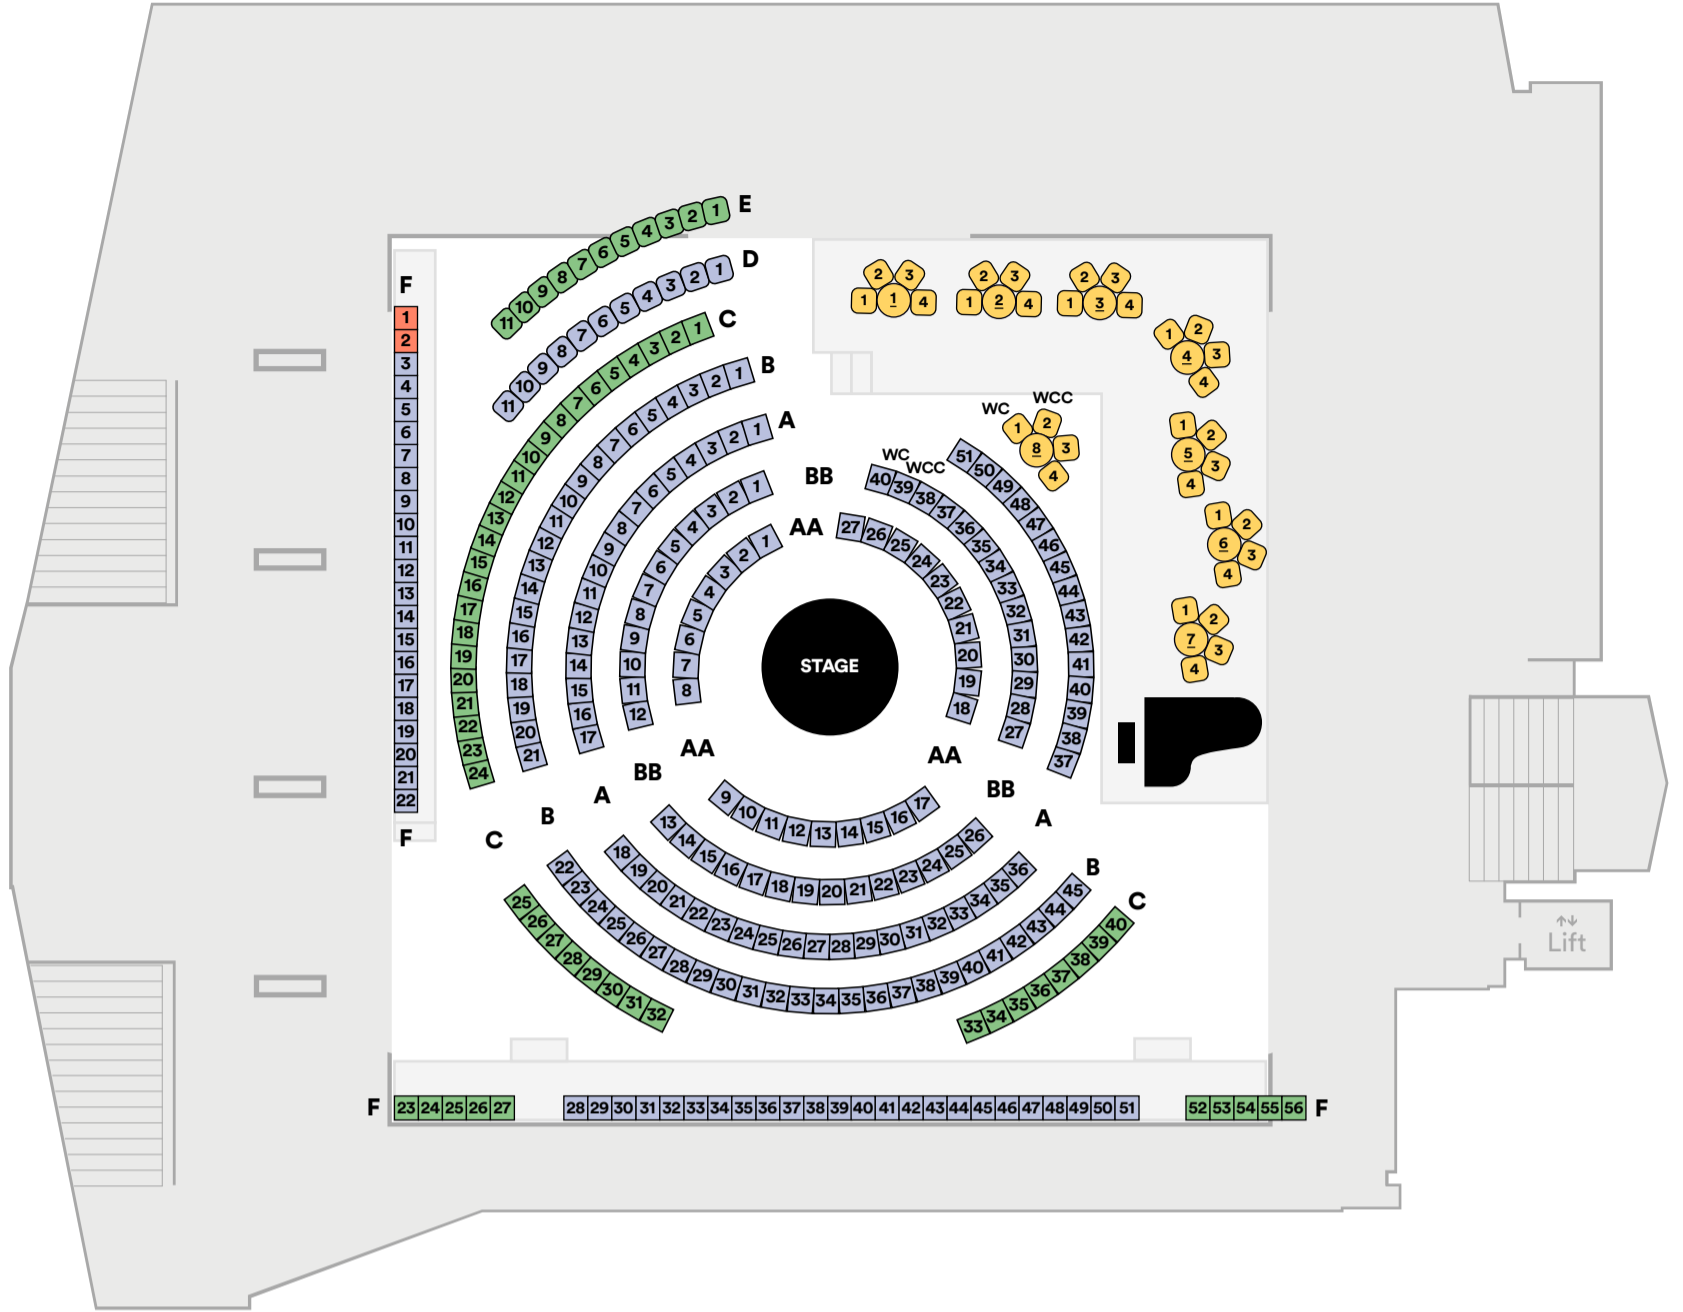

La Clique Seating plan

Floor

- VIP Table
- Premium
- Premium Bar Stool
- A-Reserve
- A-Reserve Bar Stool
- B-Reserve (Restricted View)
- WC – Wheelchair
- WCC – Wheelchair companion
- Raised platform

Mezzanine