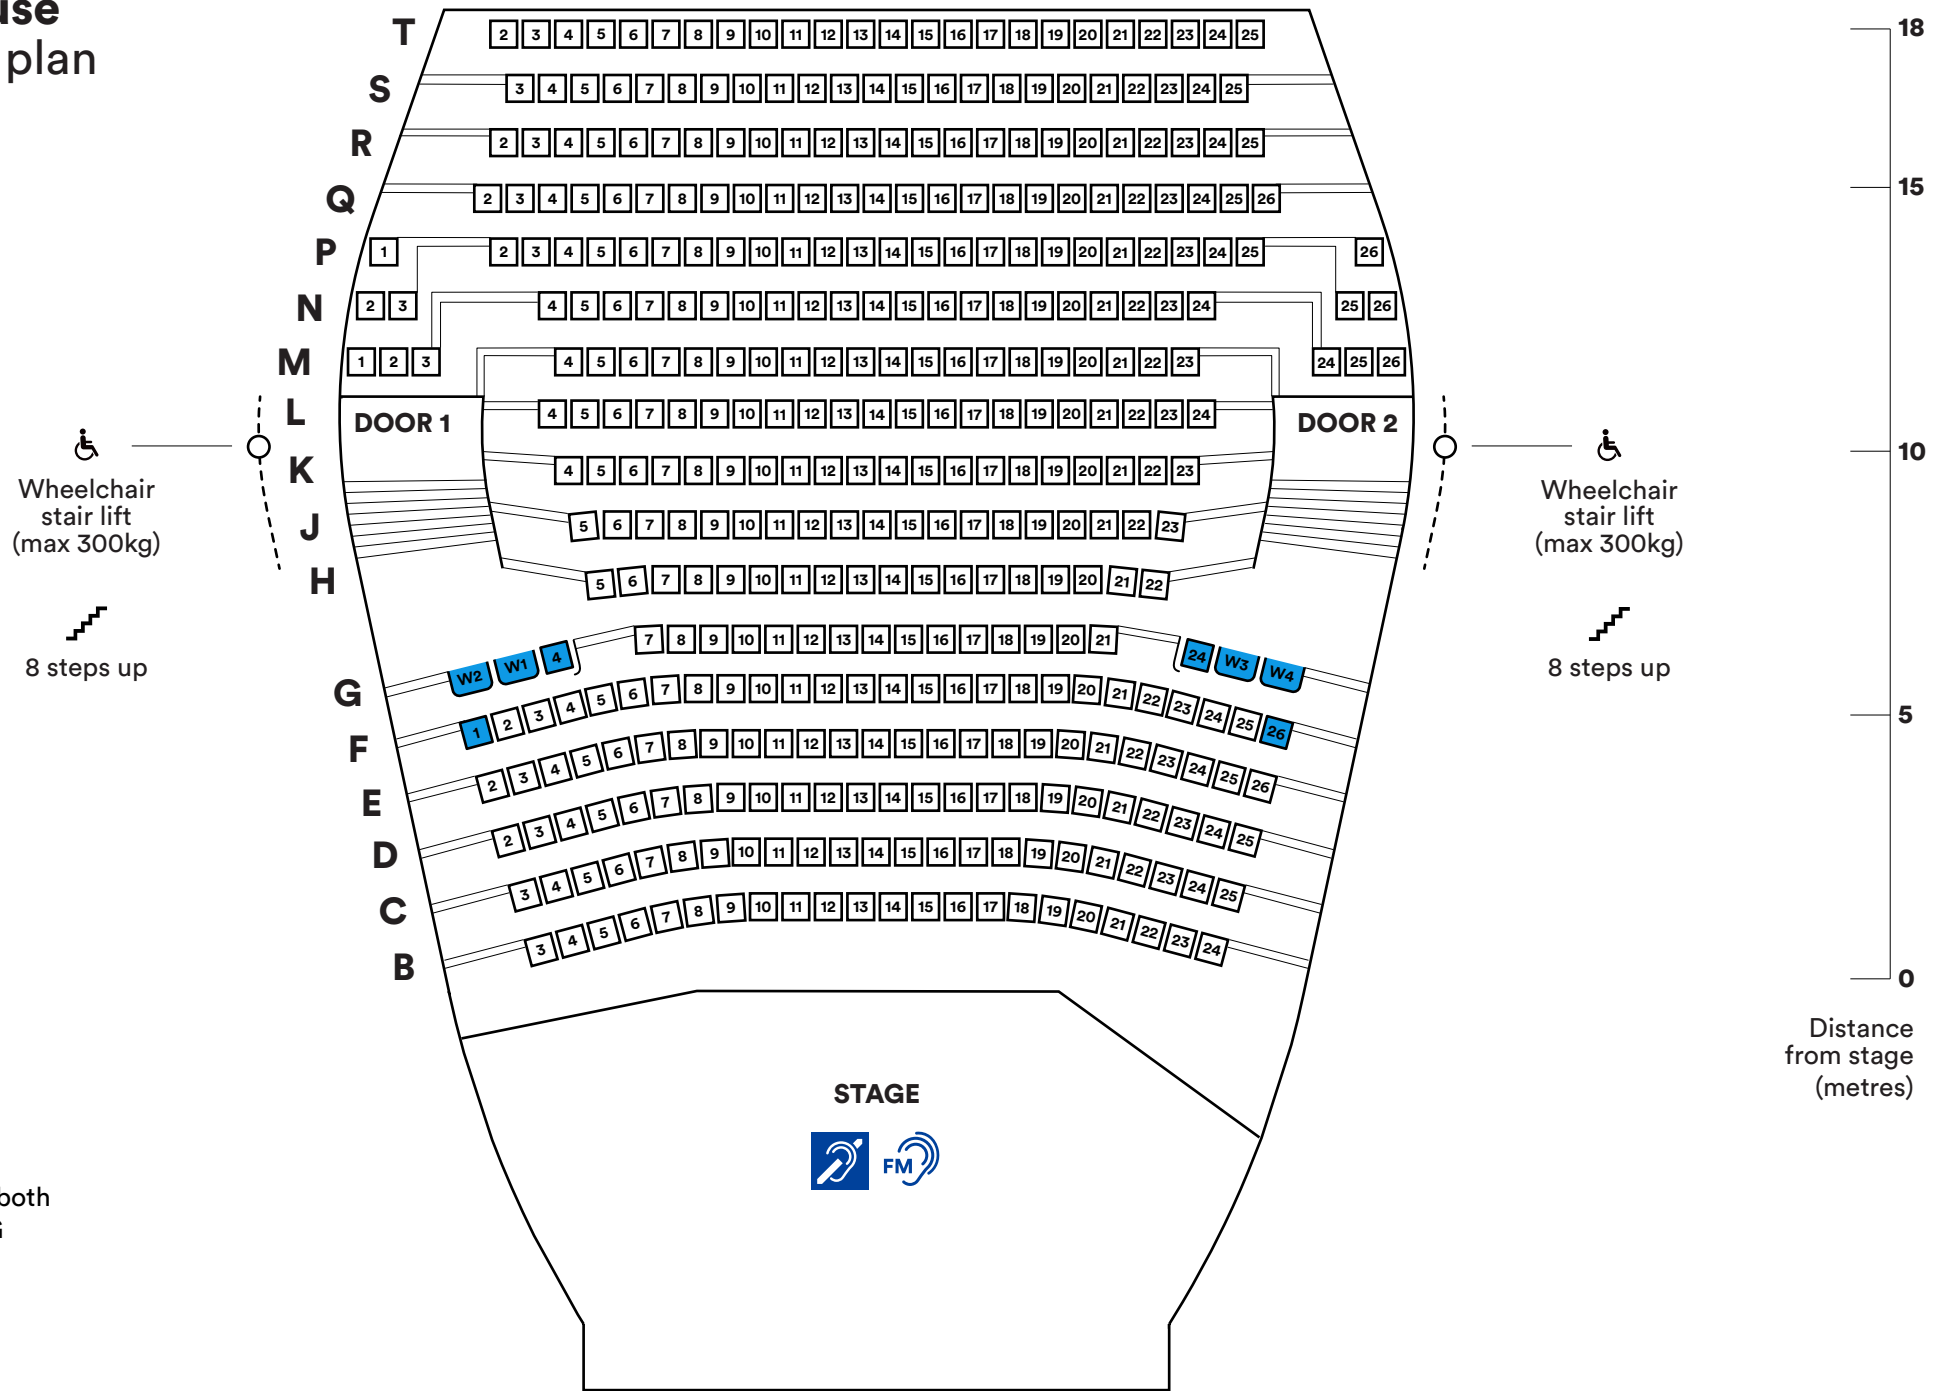

Playhouse Seating plan

2 positions at both ends of Row G

STAGE

Distance from stage (metres)