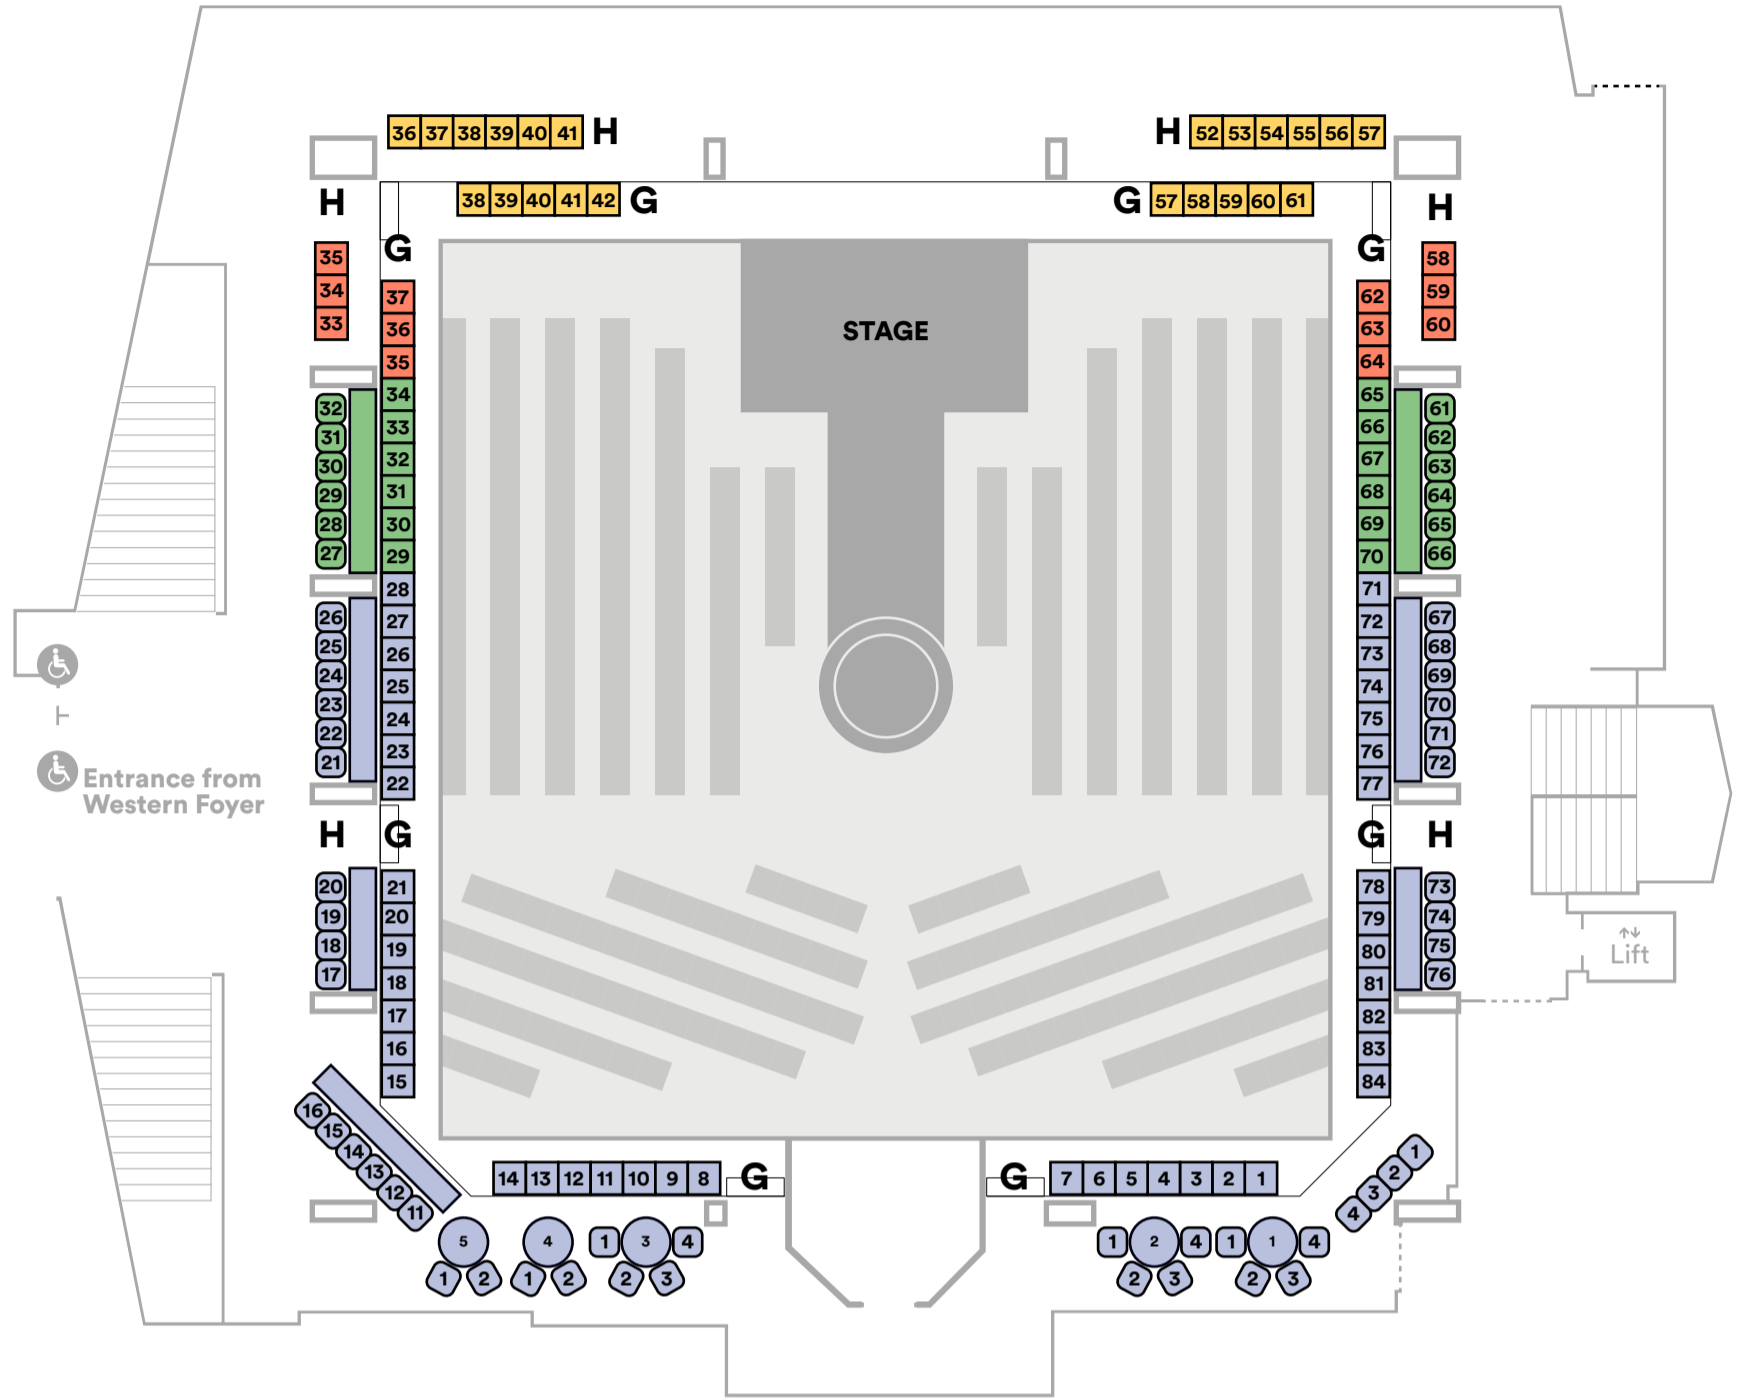

Velvet Inferno

Seating plan

- Front row
- A-reserve
- B-reserve
- C-reserve
- Restricted view

Mezzanine

Floor